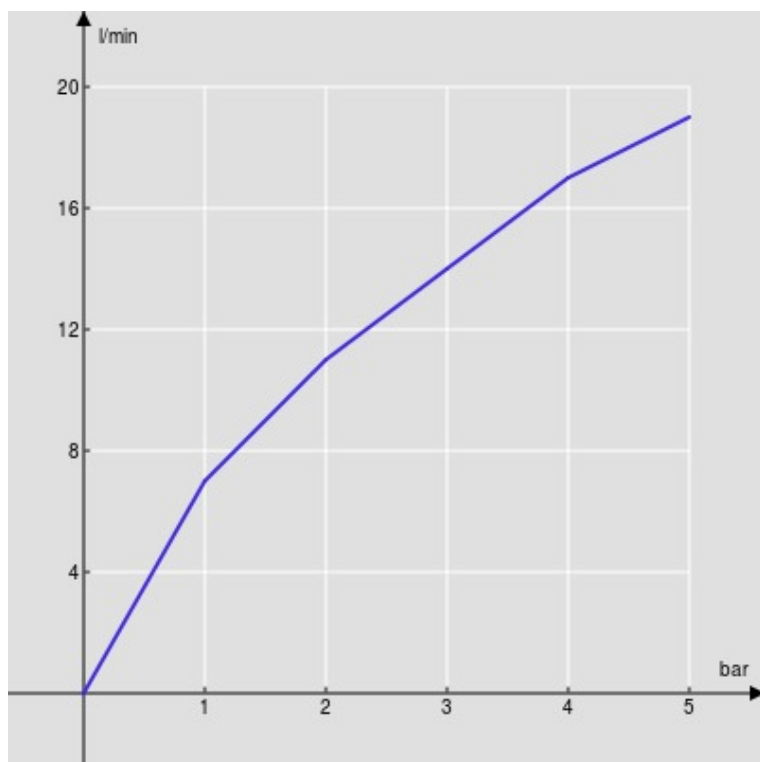

## СЕРТИФИКАТЫ

FLOW RATE DIAGRAM: HOT/COLD WATER

— Aerator

FLOW RATE DIAGRAM: MIXED WATER

— Aerator