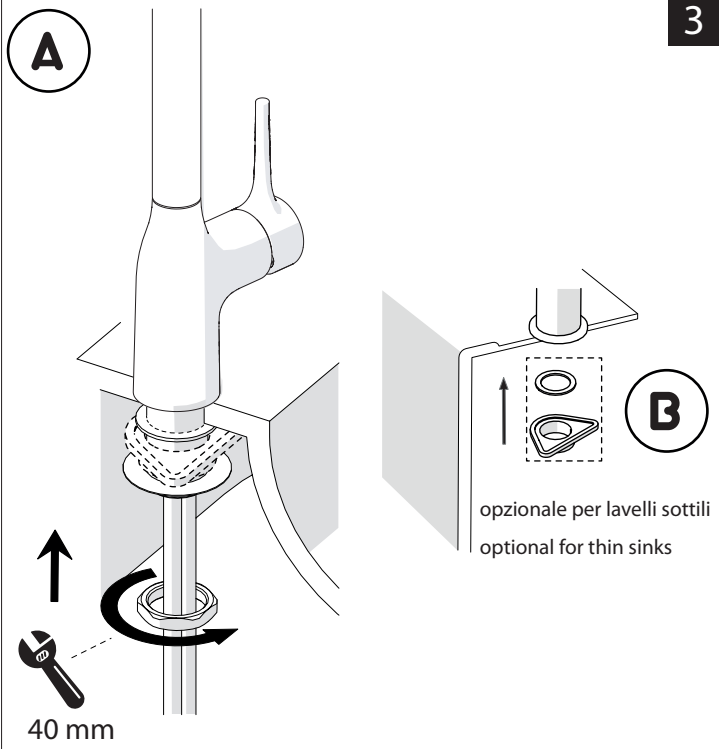

Not included / Non incluso / Non Includo / Nie zawarty / No incluido / Nao incluido

1

2

A

3

4

5