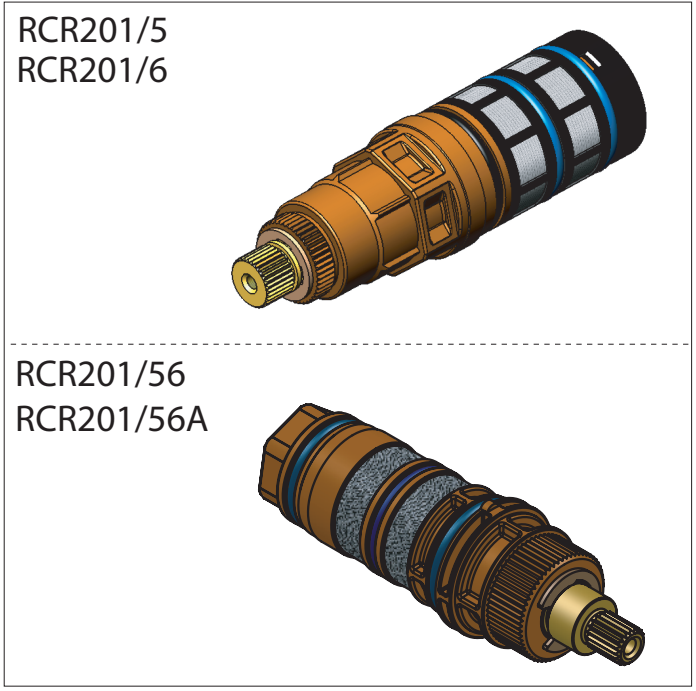

RCR201/5

1

RCR201/6

MAX 50° C

RCR201/56  
RCR201/56A

- COLOR GREEN ●
- COLOR BLUE ●

RCR201/5  
RCR201/6

2

RCR201/5

3

RCR201/6

RCR201/5

4

RCR201/6

38° C

5