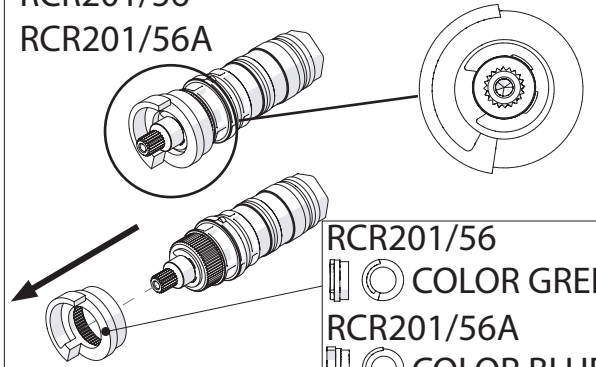

RCR201/5

1

RCR201/6

MAX 50° C

RCR201/56  
RCR201/56A

- COLOR GREEN ●
- COLOR BLUE ●

RCR201/5  
RCR201/6

2

RCR201/5

3

RCR201/6

RCR201/5

4

RCR201/6

38° C

5