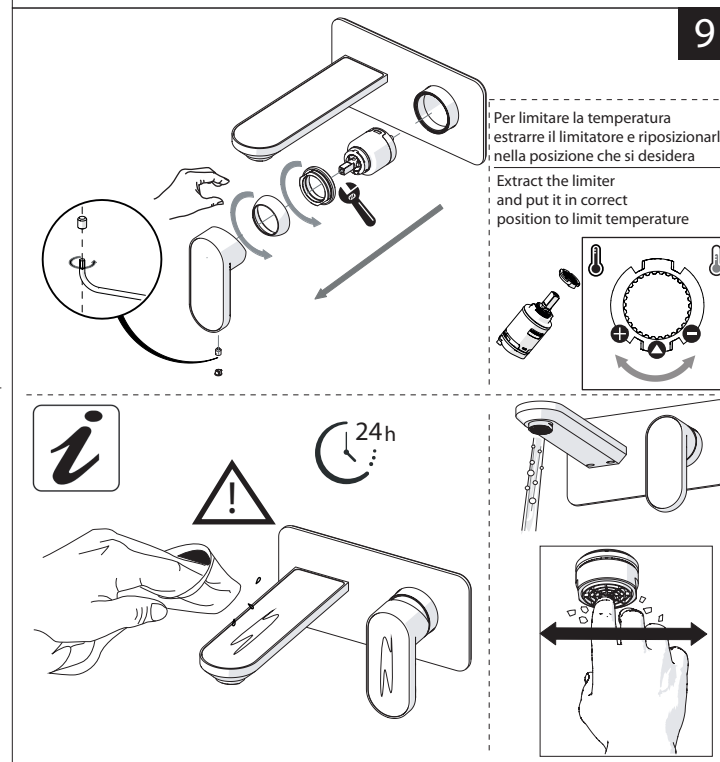

EN The finish of the external part must be combined with the finish of the flush-fit part.
If it does not match, unscrew the CHROME ring and screw the finishing ring supplied only in the kit of the aesthetic part.

RIFERIMENTO IISTRWE81 198#---STD
REFERENCE

2

4

5

6

8

7

9