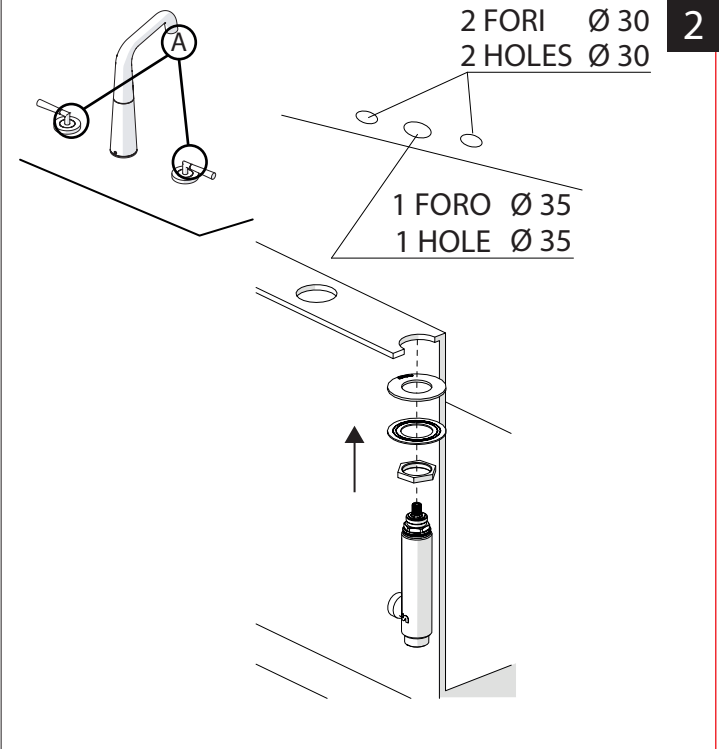

Not included / Non incluso / Non Inclus / Nie zawarty / No incluido / Nao incluido

1

2