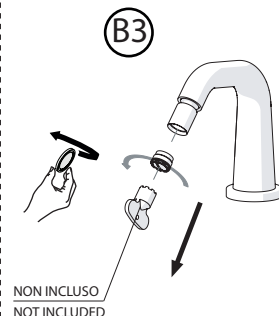

6

7

8

9

LK00211/1

NOBILIS®

The Best Technology for Water

LK00211/1

LK00215/1

www.grupponobili.it

PRIMA DI INIZIARE / BEFORE STARTING

	P bar		MAX 10 MIN 0.5		5		T		MAX 80 MIN ∞		MAX 65 MIN 45

PULIZIA / CLEANING

ACQUA WATER ✓	ALCOOL ✓	MICROFIBRA MICROFIBER ✓	SPUGNA SPONGE ✗	DETERGENTI DETERGENT ✗

IISTRK00215/1#---STD

REV1.03/2017