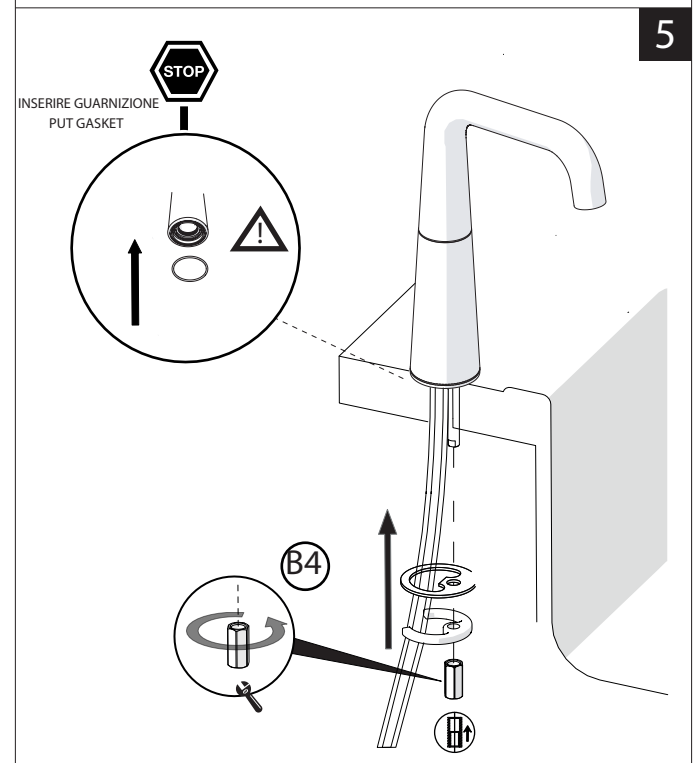

Not included / Non incluso / Non Inclus / Nie zawarty / No incluido / Nao incluido

1

2

3

4

5