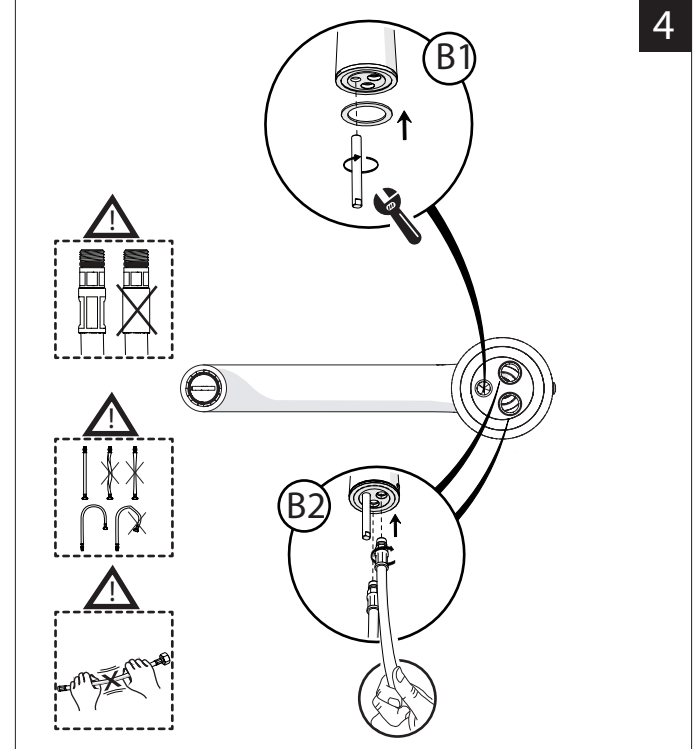

Not included / Non incluso / Non Inclus / Nie zawarty / No incluido / Nao incluido

1

2

3

4

5