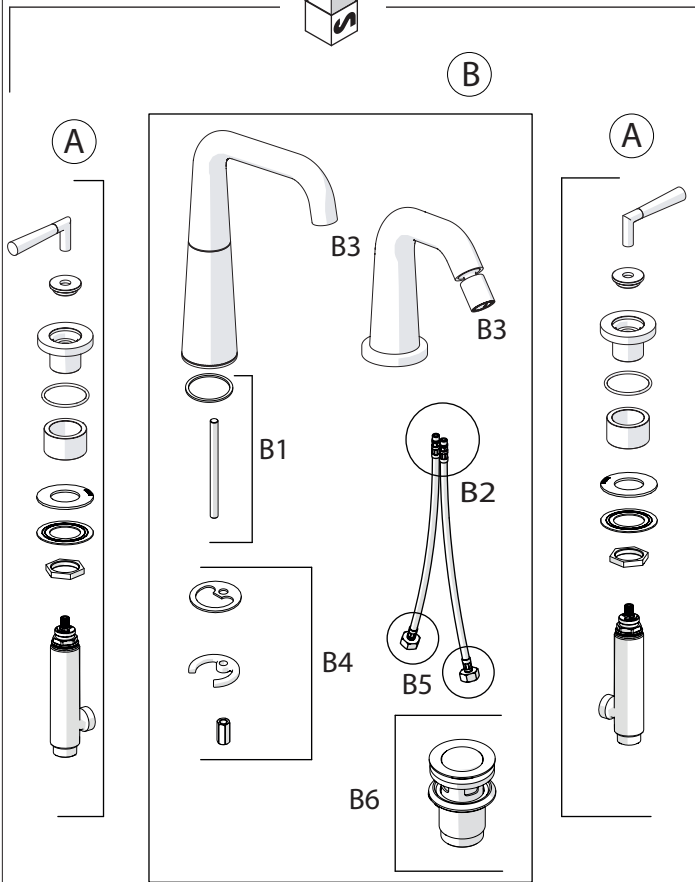

Not included / Non incluso / Non Inclus / Nie zawarty / No incluido / Nao incluido

1

2