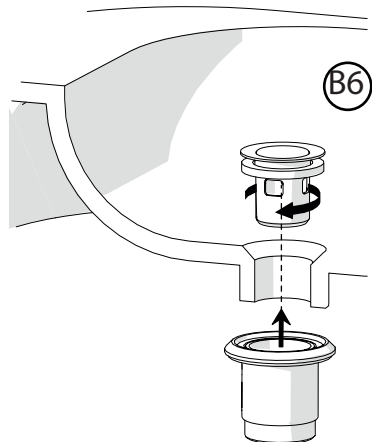

6

7

8

9

LK00211/1

NOBILIS®

The Best Technology for Water

LK00211/1

LK00215/1

www.grupponobili.it

PRIMA DI INIZIARE / BEFORE STARTING

	P bar		MAX 10 MIN 0.5		5		T		MAX 80 MIN ∞		MAX 65 MIN 45

PULIZIA / CLEANING

ACQUA WATER ✓	ALCOOL ✓	MICROFIBRA MICROFIBER ✓	SPUGNA SPONGE ✗	DETERGENTI DETERGENT ✗

IISTRK00215/1#---STD

REV1.03/2017