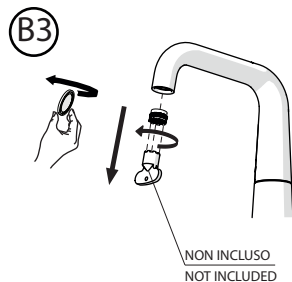

6

7

8

9

LK00211/1

NOBILIS®

The Best Technology for Water

LK00211/1

LK00215/1

www.grupponobili.it

PRIMA DI INIZIARE / BEFORE STARTING

	P bar		MAX 10 MIN 0.5		5		T		MAX 80 MIN ∞		MAX 65 MIN 45

PULIZIA / CLEANING

ACQUA WATER ✓	ALCOOL ✓	MICROFIBRA MICROFIBER ✓	SPUGNA SPONGE ✗	DETERGENTI DETERGENT ✗

IISTRK00215/1#---STD

REV1.03/2017