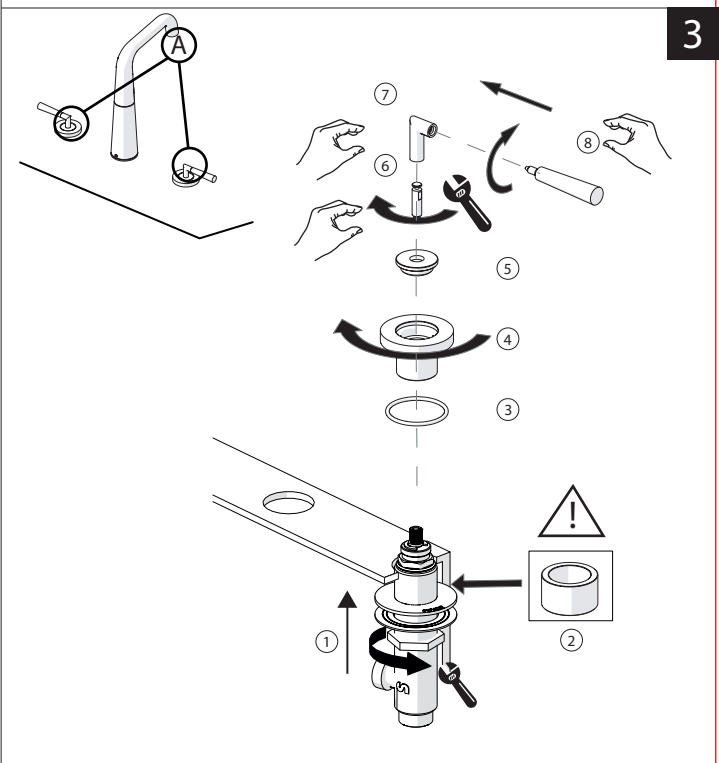

Not included / Non incluso / Non Inclus / Nie zawarty / No incluido / Nao incluido

1

2

3

4

5