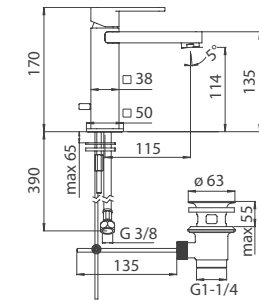

WATER

ALCOOL