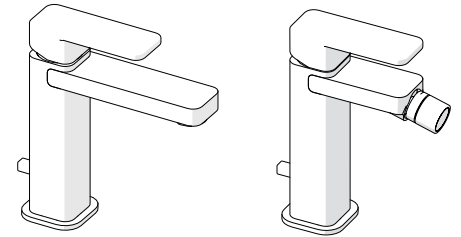

-50%

7

ON 50%

ON 100%

8

9

No limitation of temperature

Partial limitation of temperature

Maximum position Only cold water

NOBILIS®
The Best Technology for Water

LP90118/1

LP90119/1

IISTRLP90118/1---STD

www.grupponobili.it

REV2.07/2013

10