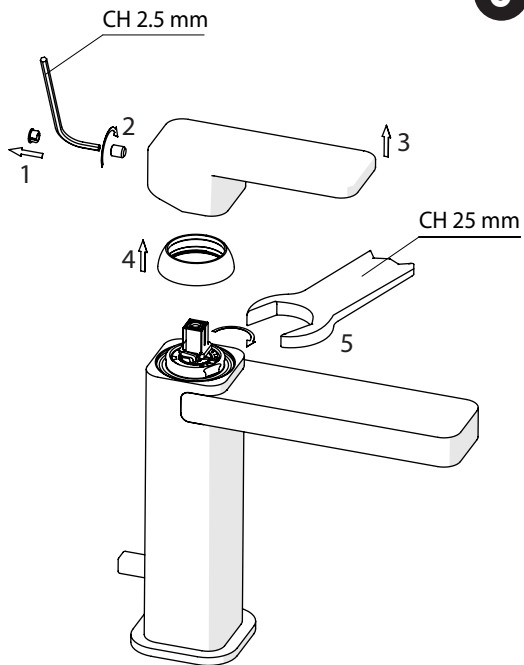

-50%

7

ON 50%

ON 100%

8

9

No limitation of temperature

Partial limitation of temperature

Maximum position Only cold water

NOBILIS®
The Best Technology for Water

LP90118/1

LP90119/1

IISTRLP90118/1---STD

www.grupponobili.it

REV2.07/2013

10