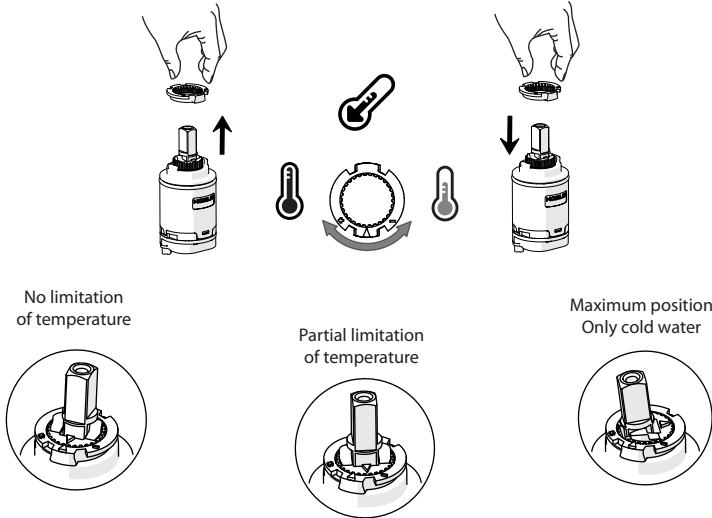

-50%

7

ON 50%

ON 100%

8

9

No limitation of temperature

Partial limitation of temperature

Maximum position Only cold water

NOBILIS®
The Best Technology for Water

LP90118/1

LP90119/1

IISTRLP90118/1---STD

www.grupponobili.it

REV2.07/2013

10