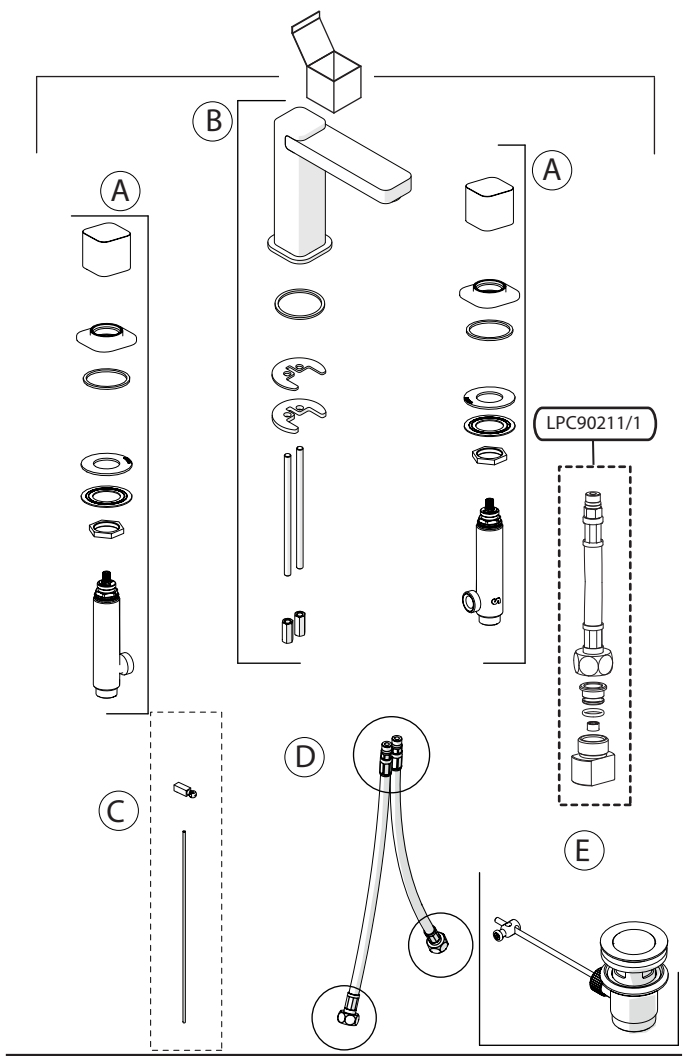

Not included / Non incluso / Non Inclus / Nie zawarty / No incluido / Nao incluido

1