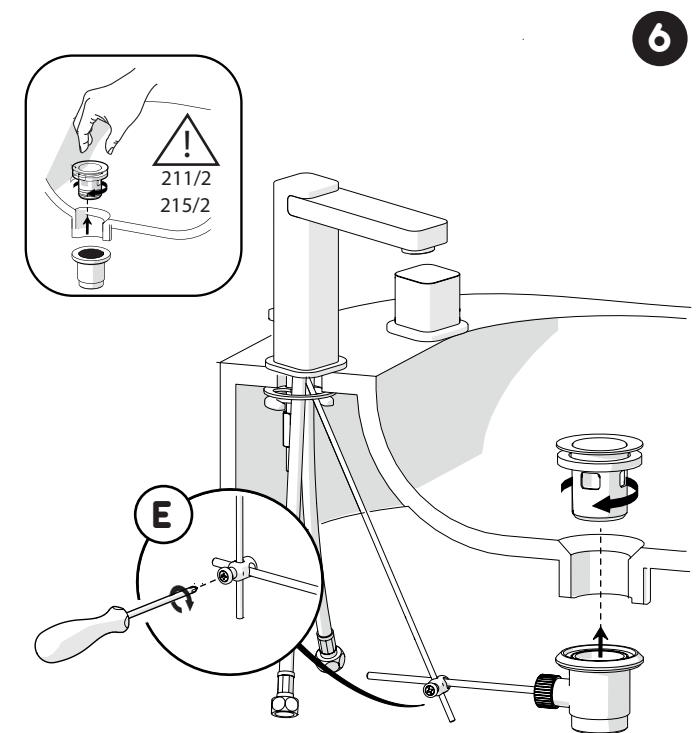

Not included / Non incluso / Non Inclus / Nie zawarty / No incluido / Nao incluido

1

3

4

5

6