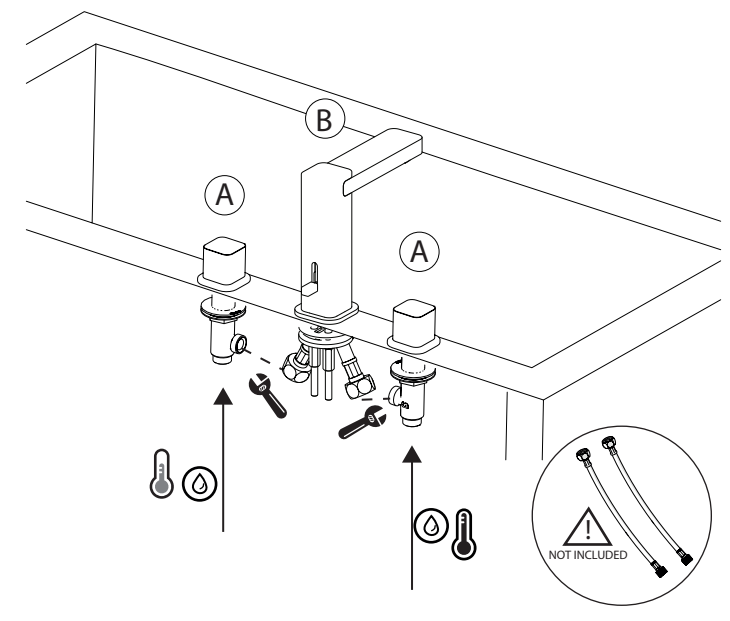

Not included / Non incluso / Non Inclus / Nie zawarty / No incluido / Nao incluido

1

3

4

5

6