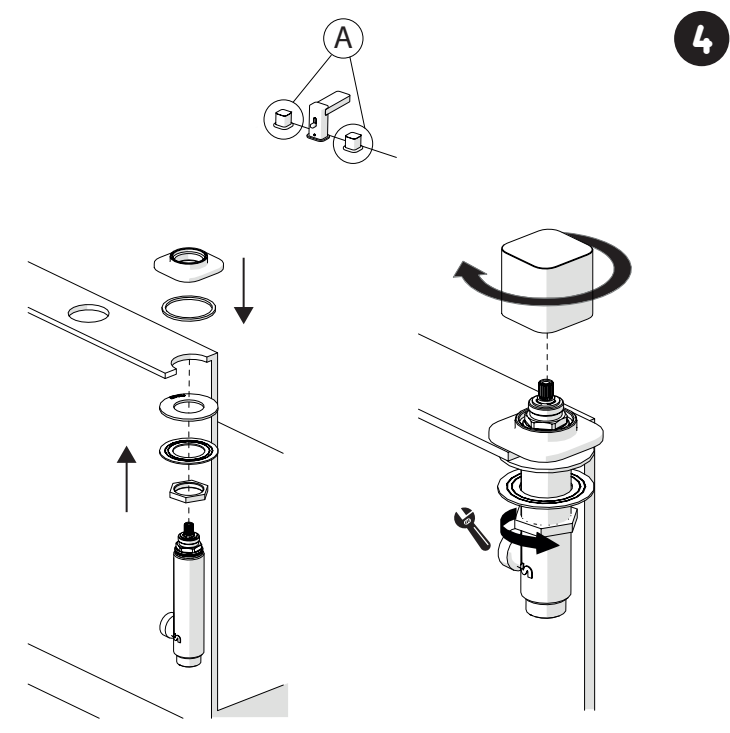

Not included / Non incluso / Non Inclus / Nie zawarty / No incluido / Nao incluido

1

3

4

5

6