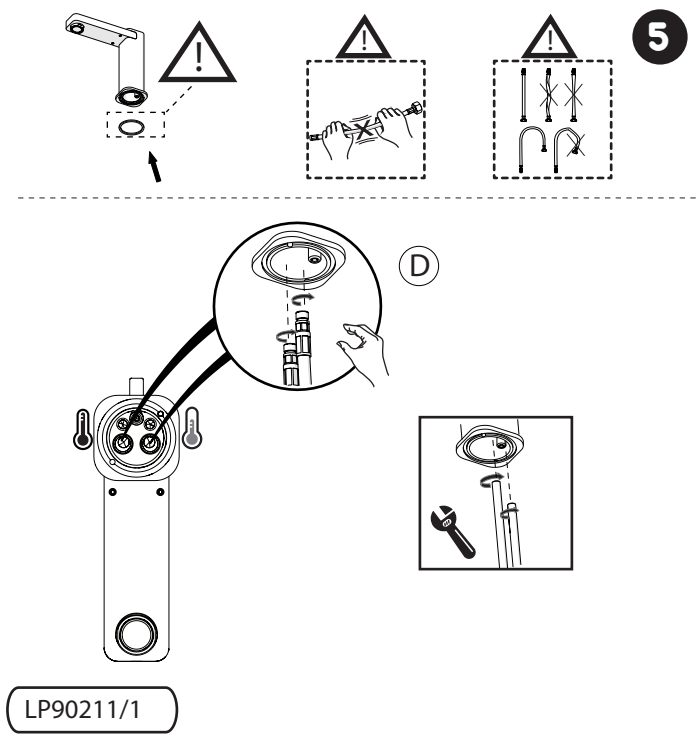

Not included / Non incluso / Non Inclus / Nie zawarty / No incluido / Nao incluido

1

3

4

5

6