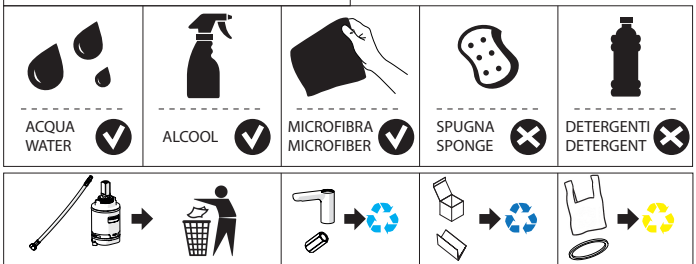

Closed position

Position of water saving "50% capacity"

100% Fully open flow

6

NOBILIS®
The Best Technology for Water

LR116118/1
LR116118/2
LR116118/3

7

8

www.grupponobili.it

PRIMA DI INIZIARE / BEFORE STARTING

PULIZIA / CLEANING

IISTR LR116118#--STD

REV0.11/2018