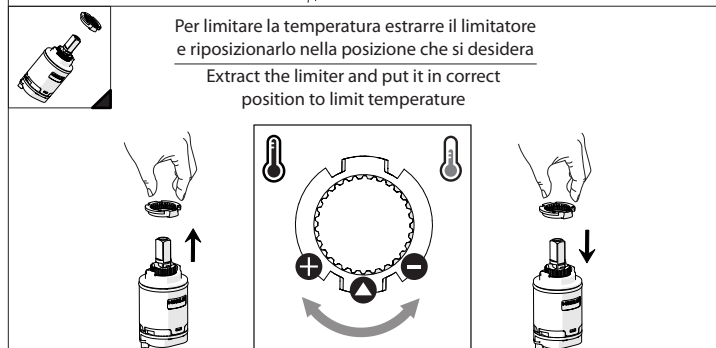

**EN** The finish of the external part must be combined with the finish of the flush-fit part.  
If it does not match, unscrew the CHROME ring and screw the finishing ring supplied only in the kit of the aesthetic part.

RIFERIMENTO IISTRWE81198#---STD  
REFERENCE

TEST

Ø MAX 55 mm