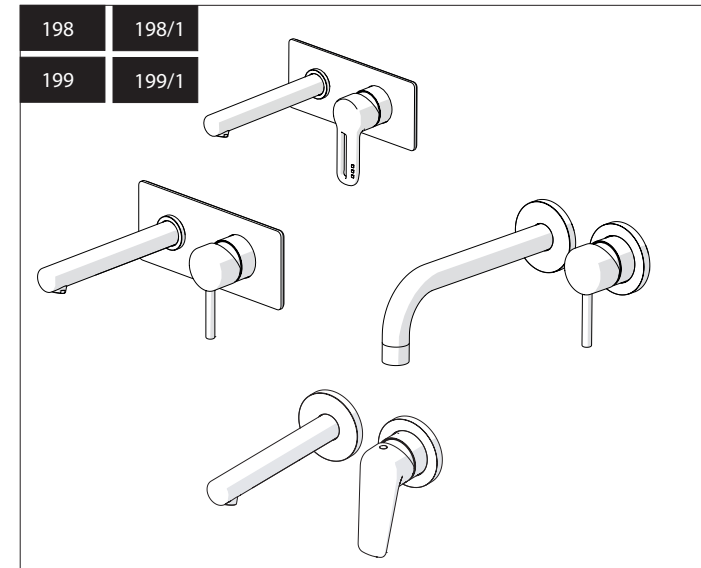

NOBILI S

www.nobili.it