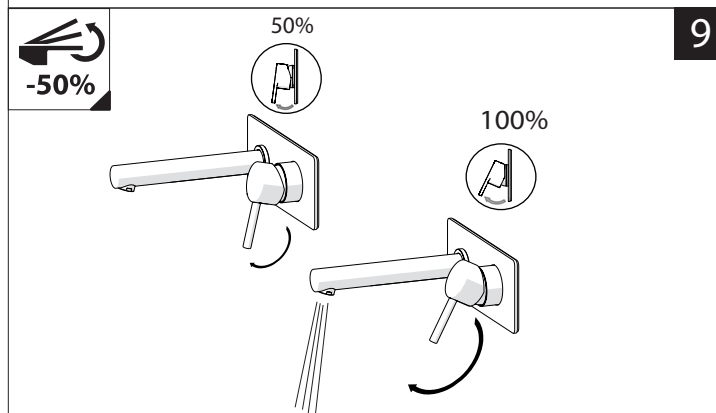

**EN** The finish of the external part must be combined with the finish of the flush-fit part.  
If it does not match, unscrew the CHROME ring and screw the finishing ring supplied only in the kit of the aesthetic part.

RIFERIMENTO IISTRWE81198#---STD  
REFERENCE

TEST

Ø MAX 55 mm