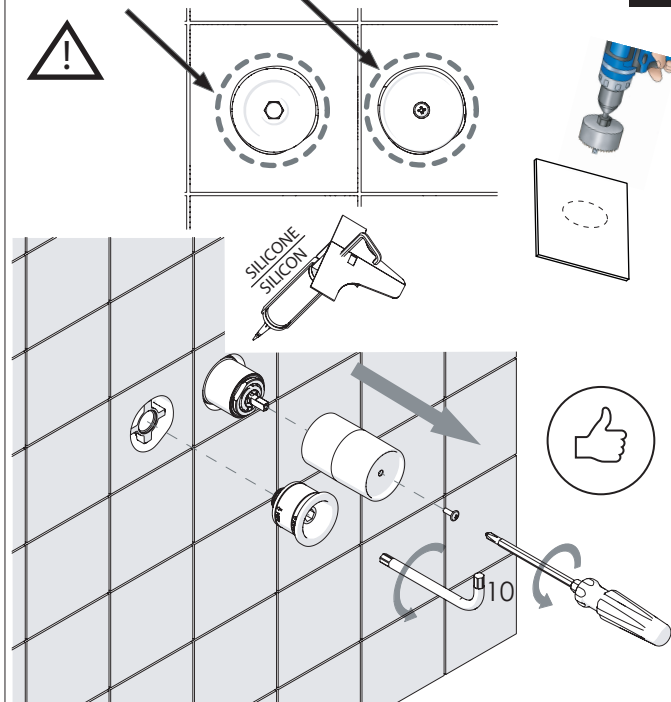

**EN** The finish of the external part must be combined with the finish of the flush-fit part.  
If it does not match, unscrew the CHROME ring and screw the finishing ring supplied only in the kit of the aesthetic part.

RIFERIMENTO IISTRWE81198#---STD  
REFERENCE

TEST

Ø MAX 55 mm