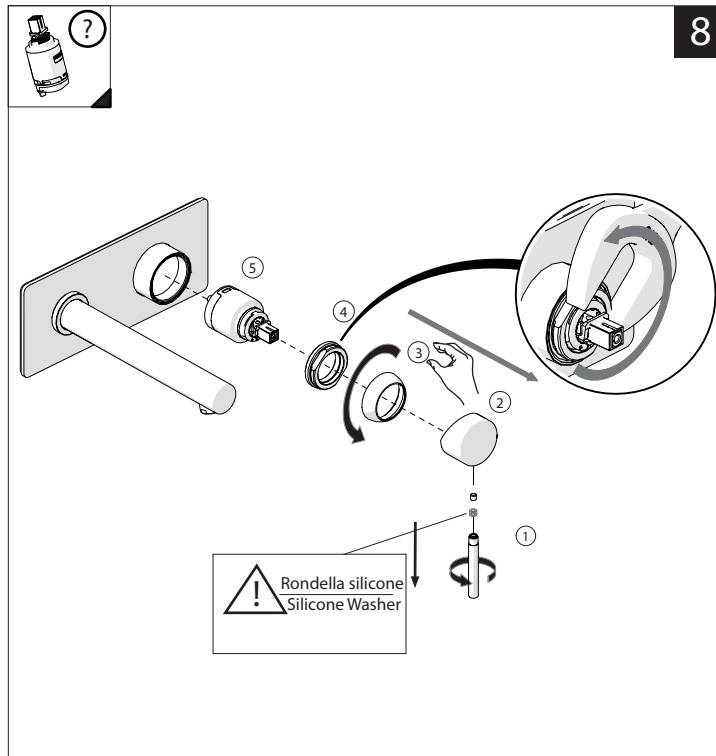

**EN** The finish of the external part must be combined with the finish of the flush-fit part.  
If it does not match, unscrew the CHROME ring and screw the finishing ring supplied only in the kit of the aesthetic part.

RIFERIMENTO IISTRWE81198#---STD  
REFERENCE

TEST

Ø MAX 55 mm