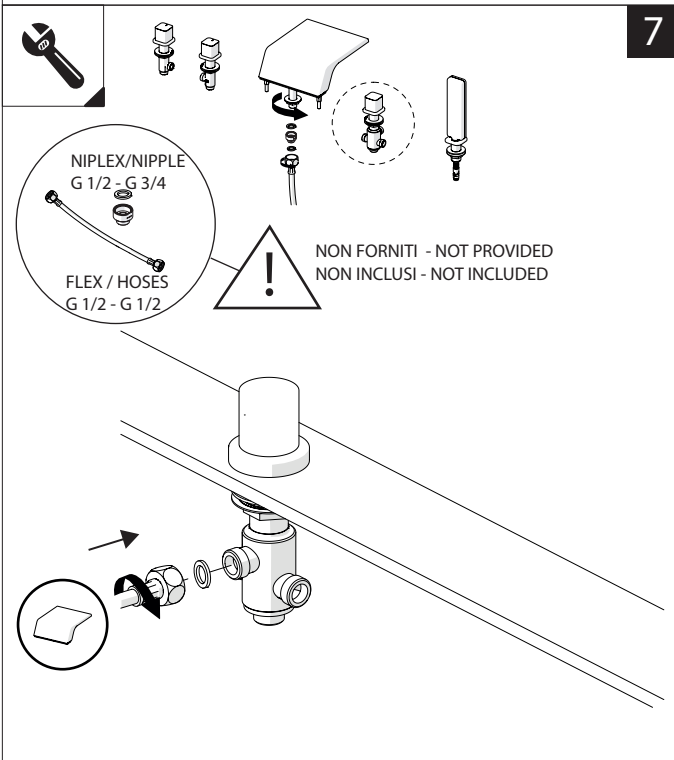

www.grupponobili.it

PRIMA DI INIZIARE / BEFORE STARTING

PULIZIA / CLEANING