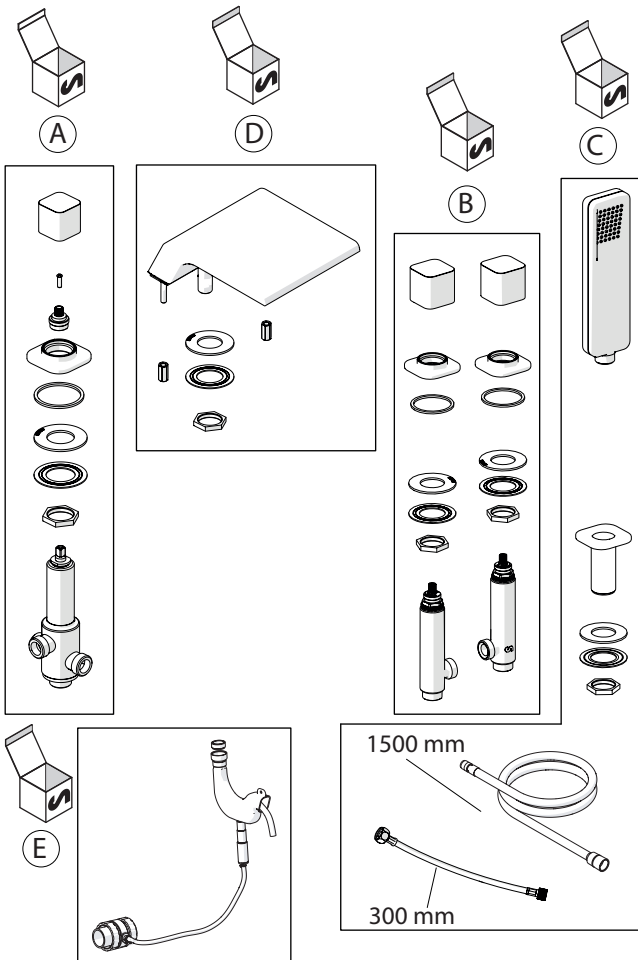

Not included / Non incluso / Non Inclus / Nie zawarty/ No incluido / Nao incluido

1

5 FORI Ø 30
5 HOLES

2

FORO BOCCA Ø 35
SPOUT HOLE

CODICI/CODE:
WEBK204/LR
WEBK204/T1LR
WEBK204/1LR
WEBK204/1T1LR

4 FORI Ø 30
4 HOLES