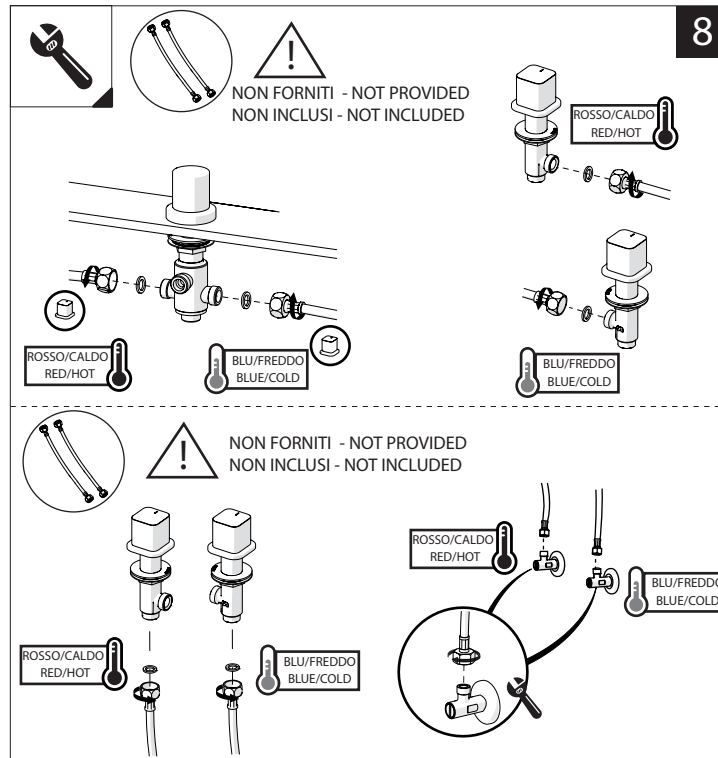

www.grupponobili.it

PRIMA DI INIZIARE / BEFORE STARTING

PULIZIA / CLEANING