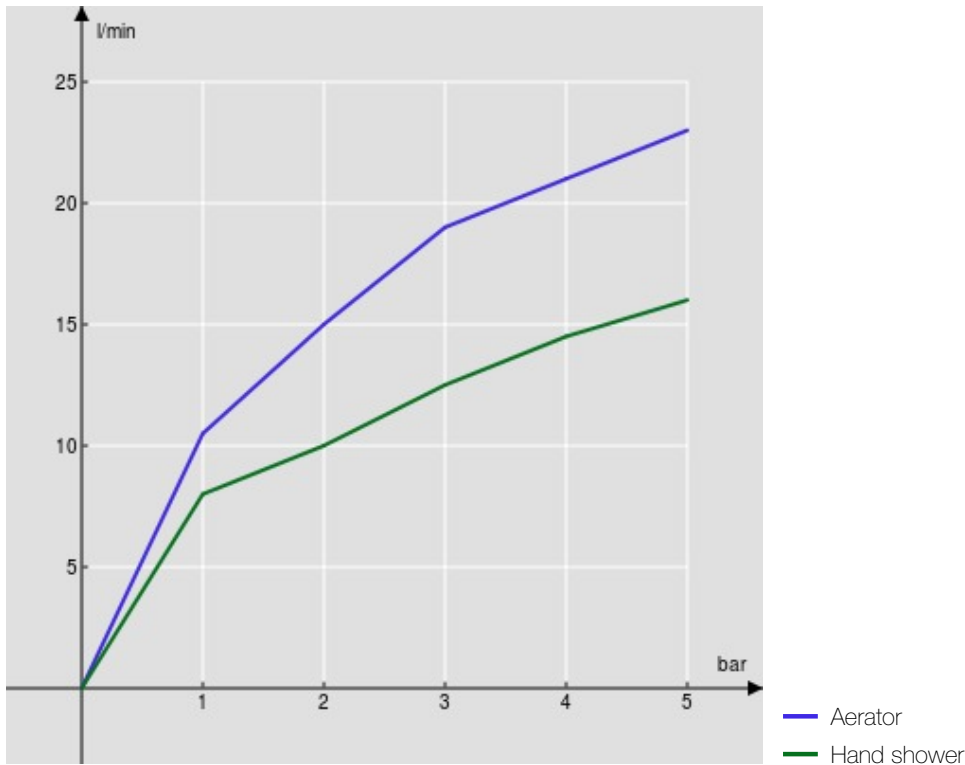

SPECIFICATIONS

External thermostatic control with shower set
Chrome
38° C safety cut-out
Non-return valves
Anti limescale aerator M 28 x 1
2 ways ceramic diverter
Adjustable hand shower support
Single jet hand shower and 150 cm hose
Cartridge spare filters included in the package

Packaging: 41,5 x 21,2 x 7,8 cm / 0,00686 m³ / 3,36 kg

CERTIFICATIONS

FLOW RATE DIAGRAM: HOT/COLD WATER

FLOW RATE DIAGRAM: MIXED WATER