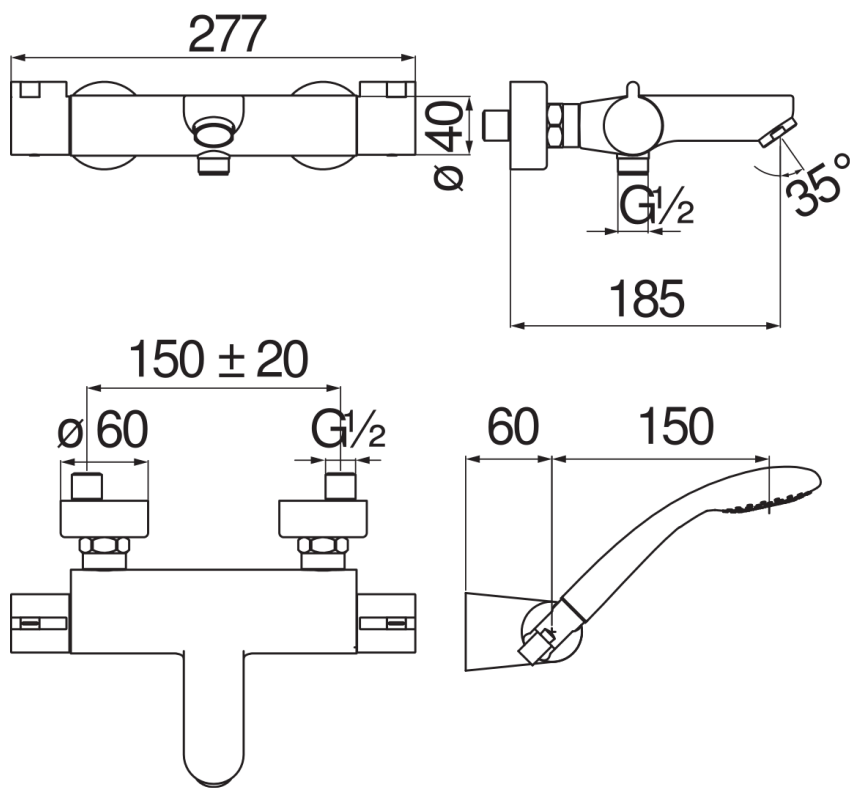

SPECIFICATIONS

External thermostatic control with shower set
Chrome
38° C safety cut-out
Non-return valves
Anti limescale aerator M 28 x 1
2 ways ceramic diverter
Adjustable hand shower support
Single jet hand shower and 150 cm hose
Cartridge spare filters included in the package

Packaging: 41,5 x 21,2 x 7,8 cm / 0,00686 m³ / 3,36 kg

CERTIFICATIONS

FLOW RATE DIAGRAM: HOT/COLD WATER

FLOW RATE DIAGRAM: MIXED WATER