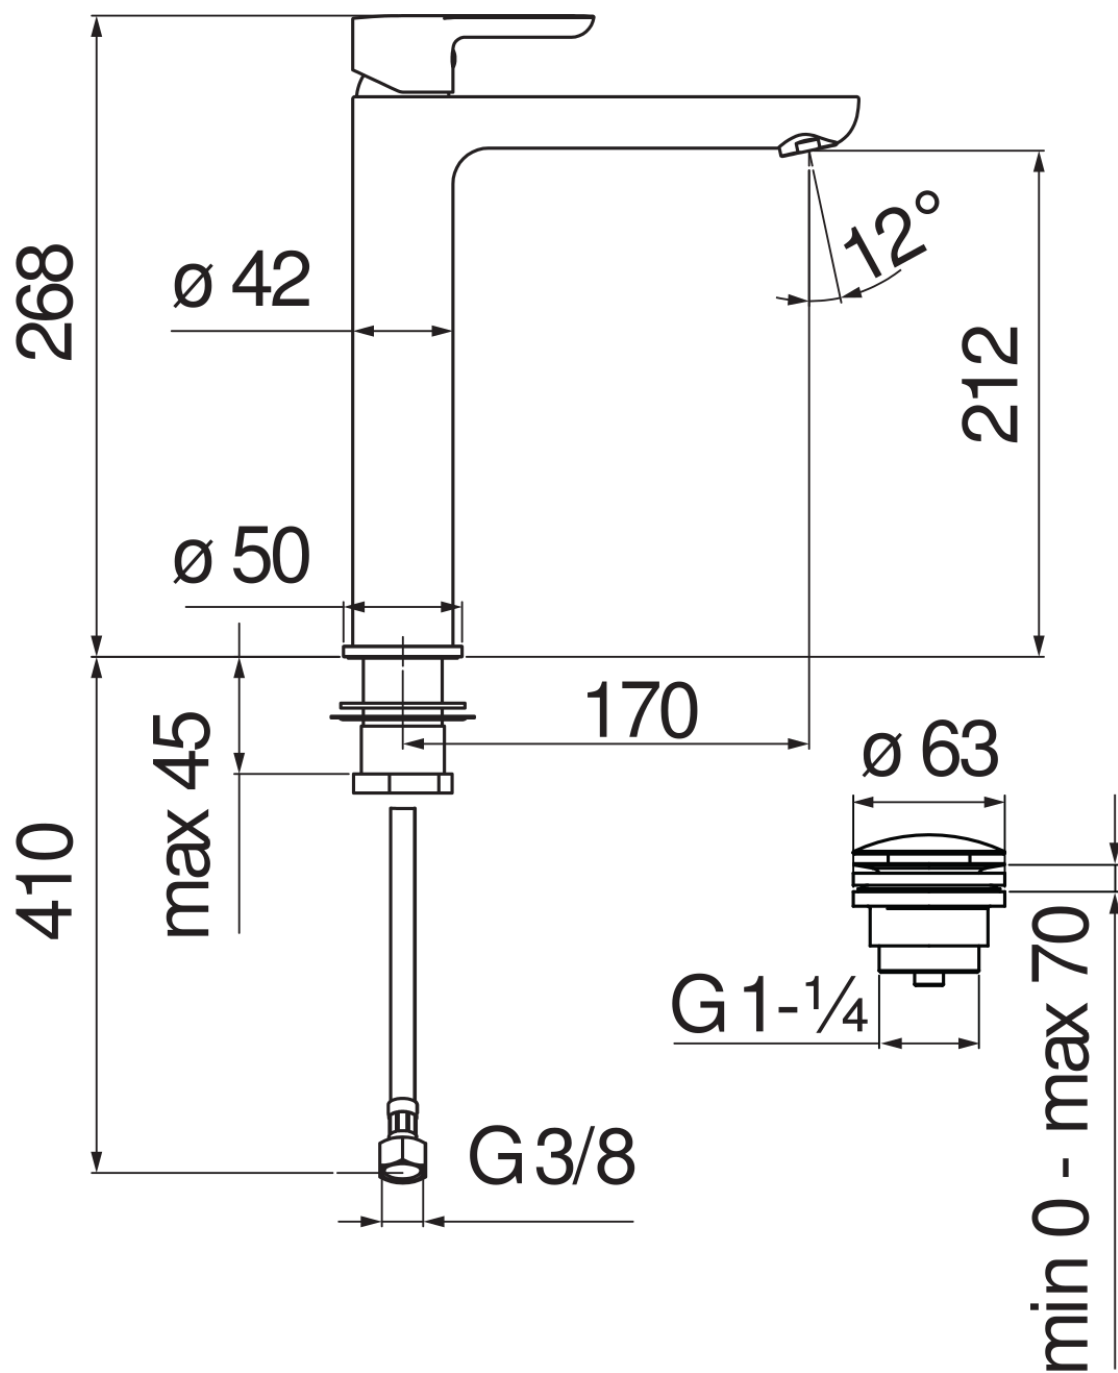

SPECIFICATIONS

Basin single control
Cromo polished
Anti limescale aerator M 24 x 1
1 1/4" push waste
ø 3/8" stainless steel flexible pipe
50% two step cartridge for water saving
Packaging: 56,5 x 29 x 7,1 cm / 0,01163 m³ / 3 kg

CERTIFICATIONS

FLOW RATE DIAGRAM: HOT/COLD WATER

FLOW RATE DIAGRAM: MIXED WATER