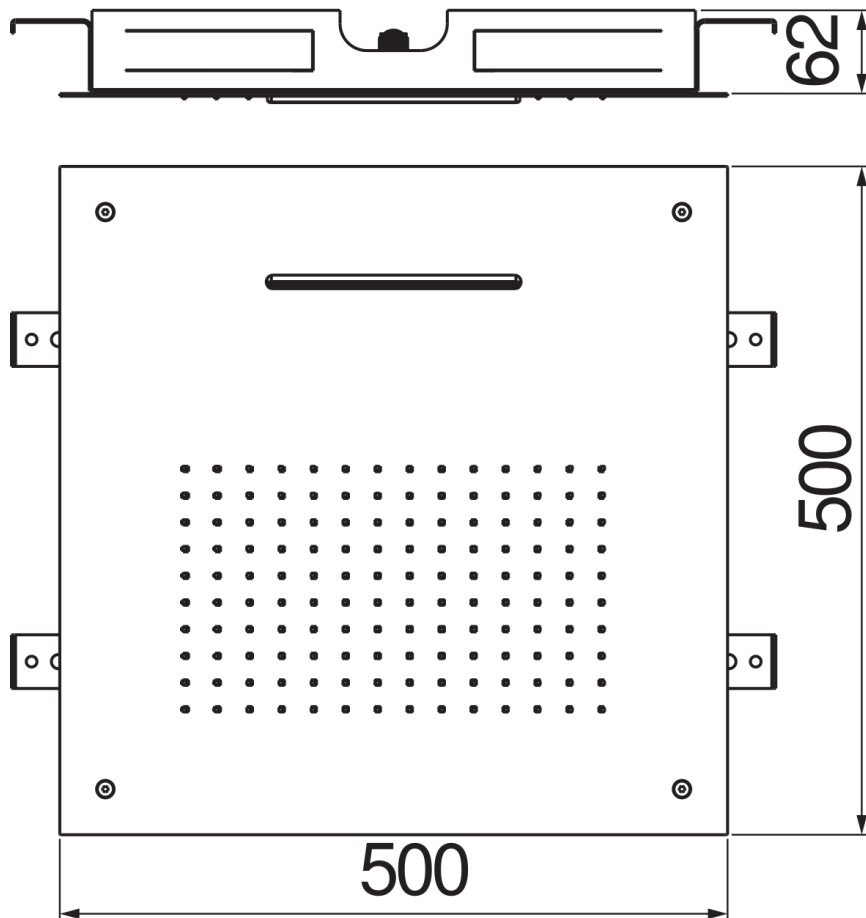

SPECIFICATIONS

Soffione a incasso (Inox)

Chocolate red PVD

Dimensions 500 x 500 mm

2-way inlet

Rain jet

Cascade jet

Packaging: 59 x 59 x 11,5 cm / 0,04003 m<sup>3</sup> / 10,27 kg

FLOW RATE DIAGRAM: HOT/COLD WATER