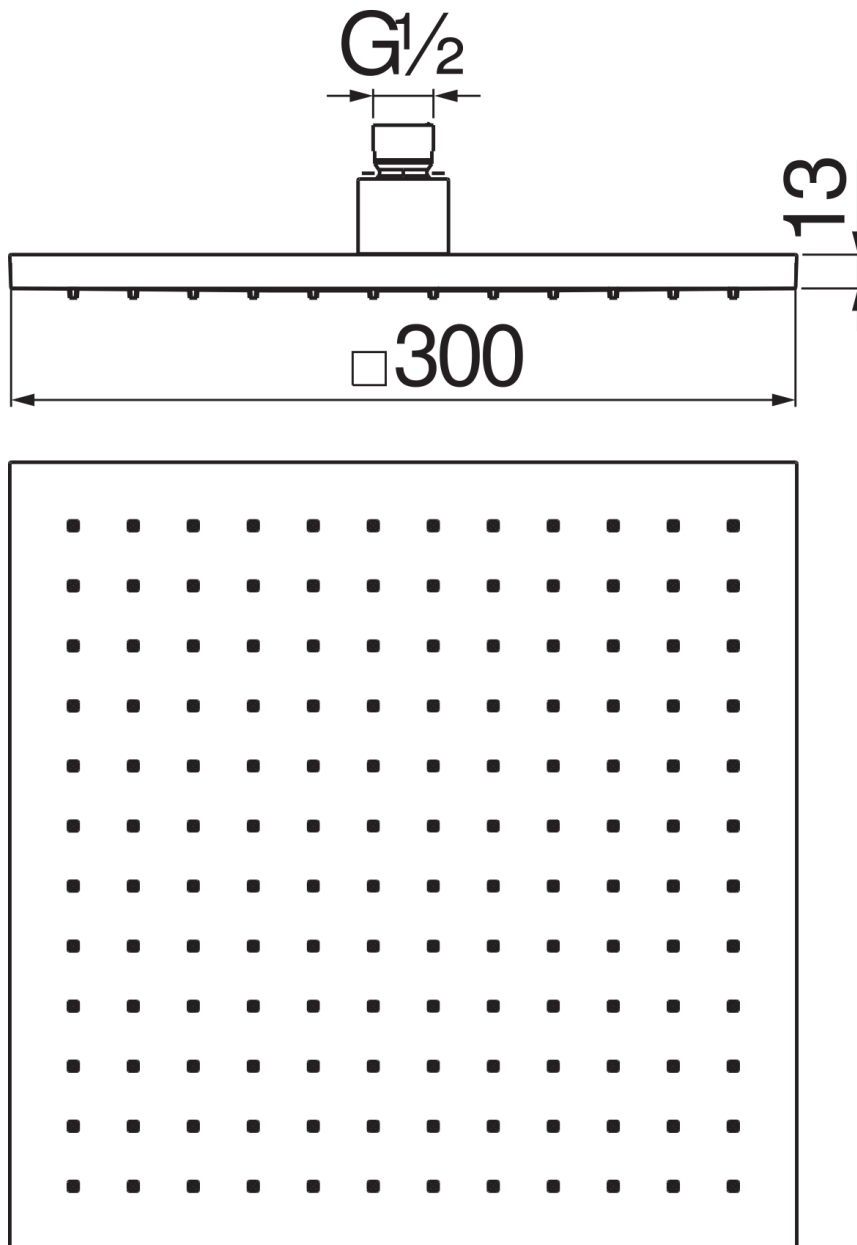

SPECIFICATIONS

Swivel shower head (Inox)

Chrome

Dimension 300 x 300 mm

Rain jet

Packaging: 34,5 x 37 x 10 cm / 0,01277 m³ / 3,7 kg

FLOW RATE DIAGRAM: HOT/COLD WATER