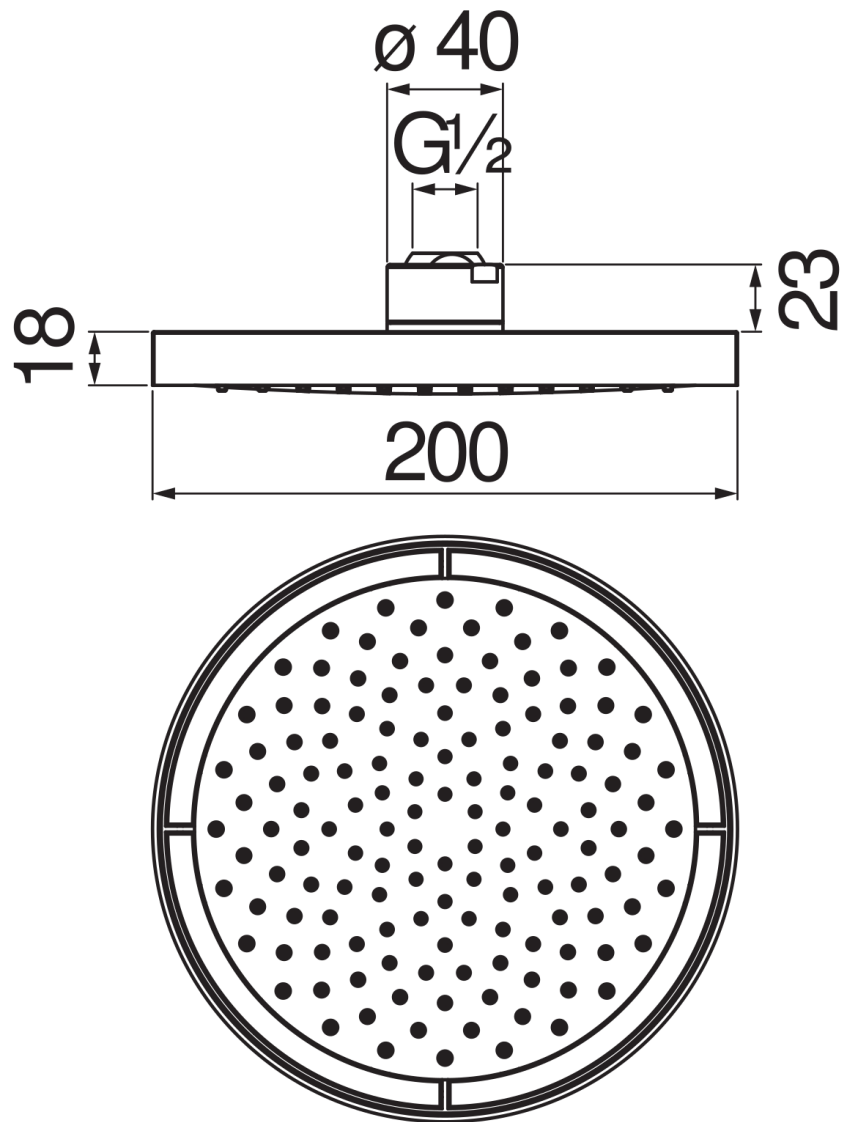

SPECIFICATIONS

Swivel shower head (Abs)

Polar white

Dimension  $\varnothing$  200 mm

Rain jet

Packaging: 24 x 25 x 8 cm / 0,0048 m<sup>3</sup> / 0,97 kg

FLOW RATE DIAGRAM: HOT/COLD WATER