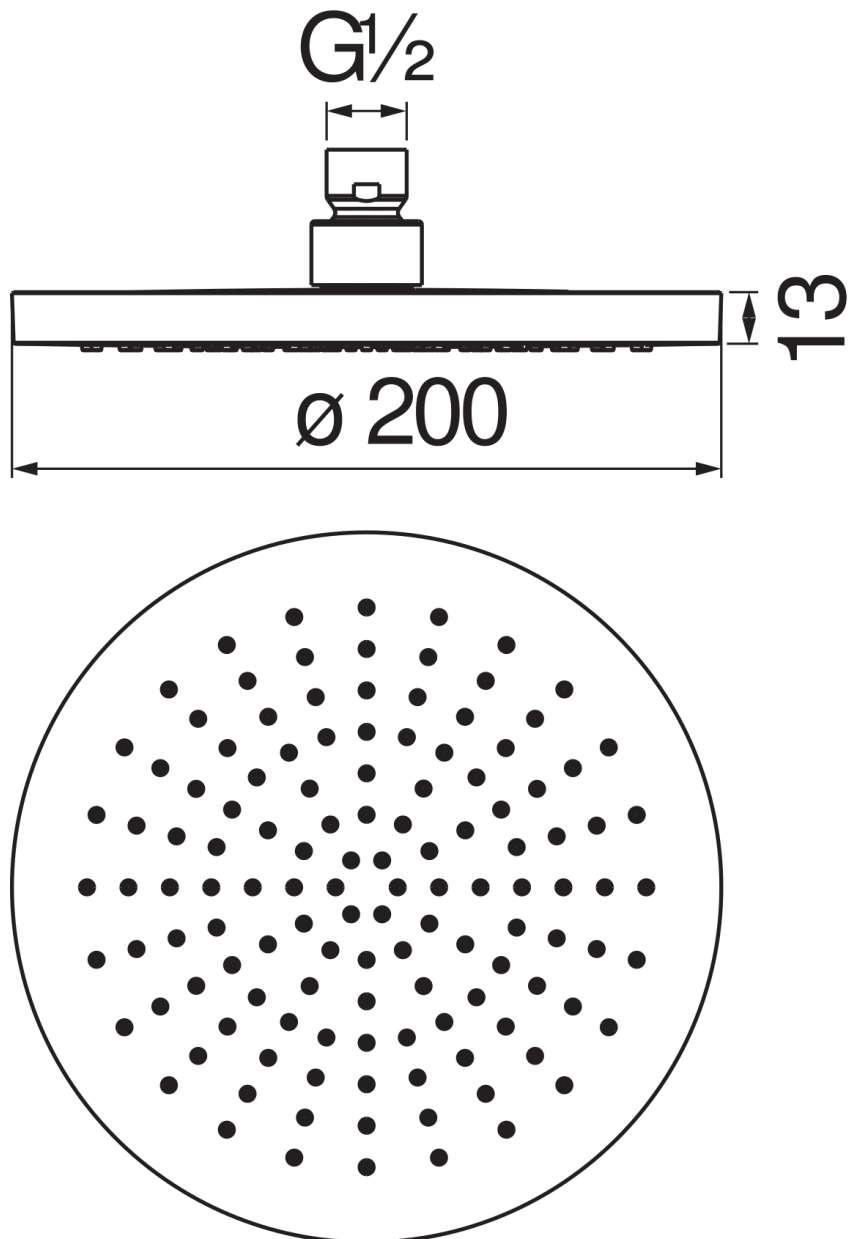

SPECIFICATIONS

Swivel shower head (Brass)

Chrome

Dimension \varnothing 200 mm

Rain jet

Packaging: 24 x 25,5 x 7,5 cm / 0,00459 m³ / 1,009 kg

FLOW RATE DIAGRAM: HOT/COLD WATER