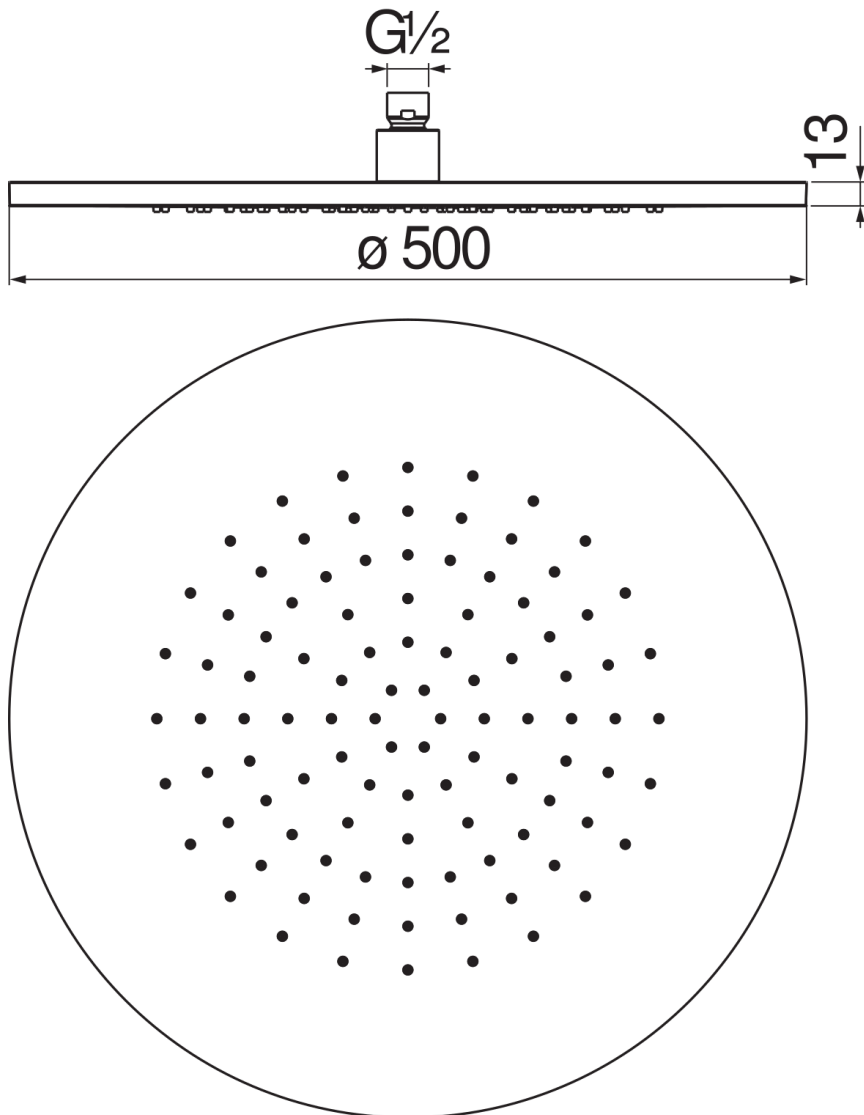

SPECIFICATIONS

Swivel shower head (Inox)

Chrome

Dimension \varnothing 500 mm

Rain jet

Packaging: 59 x 59 x 12,5 cm / 0,04351 m³ / 8 kg

FLOW RATE DIAGRAM: HOT/COLD WATER