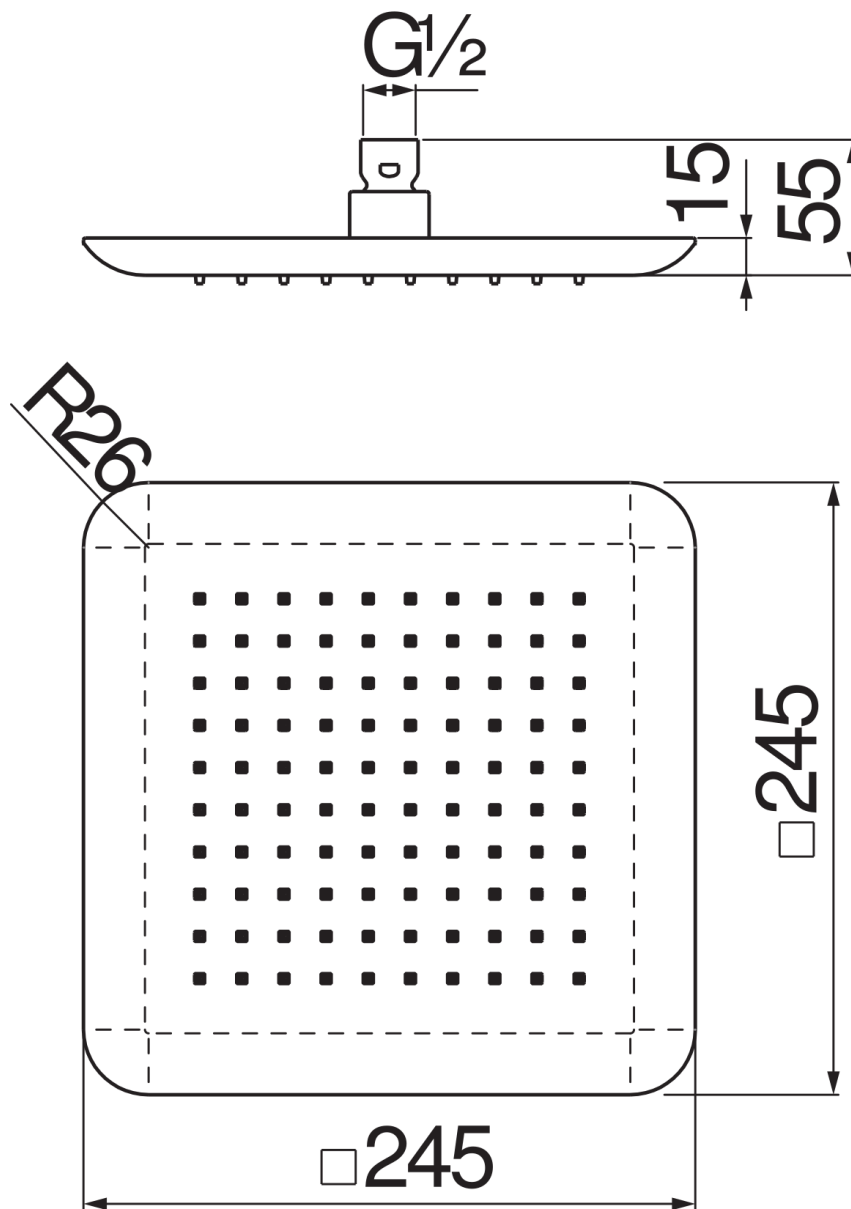

SPECIFICATIONS

Swivel shower head (Abs)

Chrome

Dimensions 245 x 245 mm

Rain jet

Packaging: 34 x 36 x 10 cm / 0,01224 m³ / 1,37 kg

FLOW RATE DIAGRAM: HOT/COLD WATER