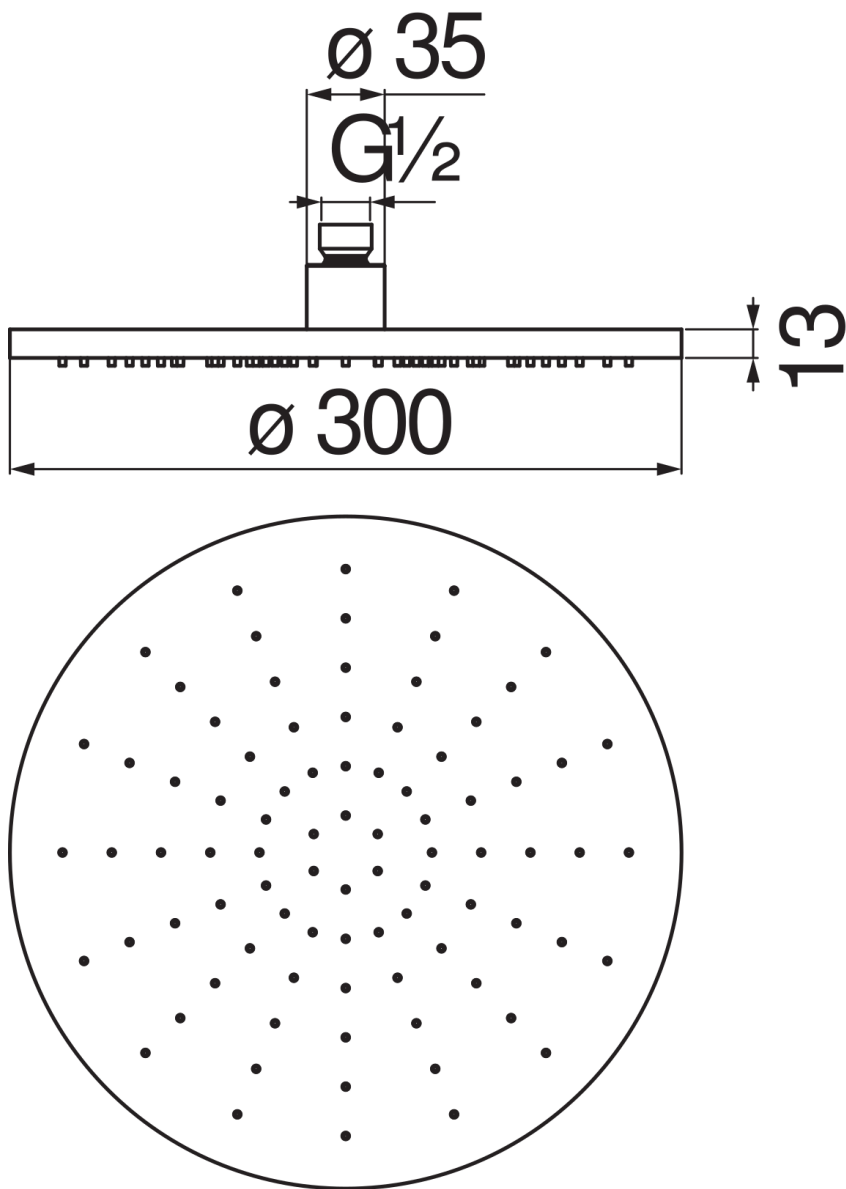

SPECIFICATIONS

Swivel shower head (Abs)

Moon drop PVD

Dimension  $\varnothing$  300 mm

Rain jet

Packaging: 32 x 32 x 7,5 cm / 0,00768 m<sup>3</sup> / 2,4 kg

FLOW RATE DIAGRAM: HOT/COLD WATER

— Rain jet