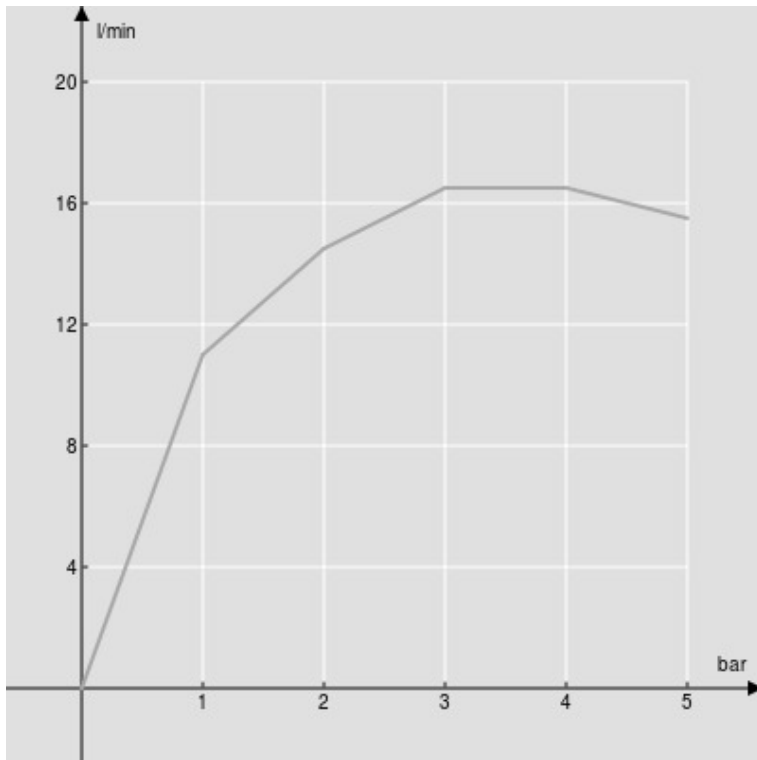

SPECIFICATIONS

Swivel shower head (Abs)

Moon drop PVD

Dimension  $\varnothing$  300 mm

Rain jet

Packaging: 32 x 32 x 7,5 cm / 0,00768 m<sup>3</sup> / 2,4 kg

FLOW RATE DIAGRAM: HOT/COLD WATER

— Rain jet