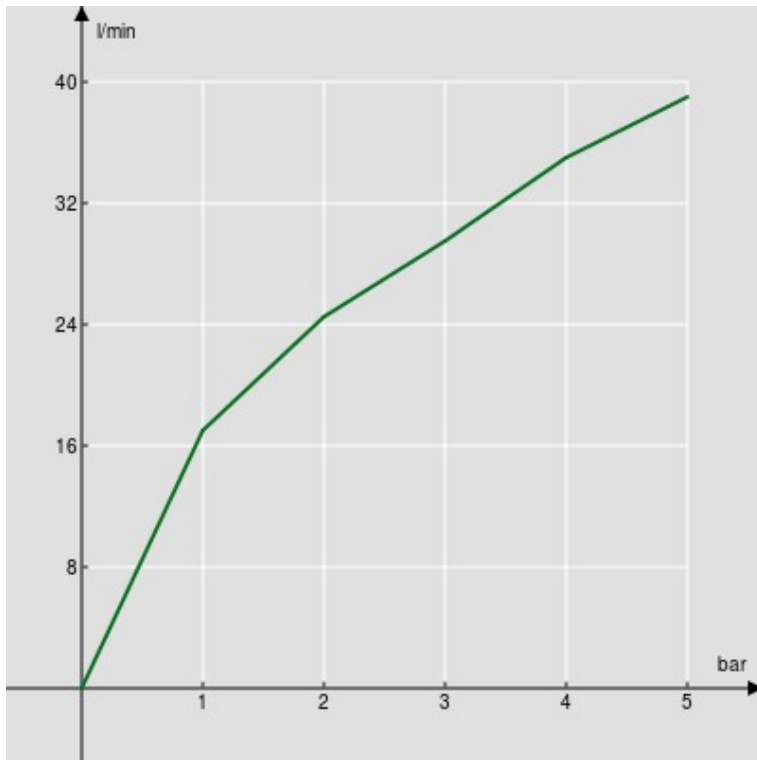

SPECIFICATIONS

Wall rail

Inox

Sliding swivel hand shower support

Single jet hand shower and 150 cm hose

Packaging: 1 kg

FLOW RATE DIAGRAM: HOT/COLD WATER

— Hand shower