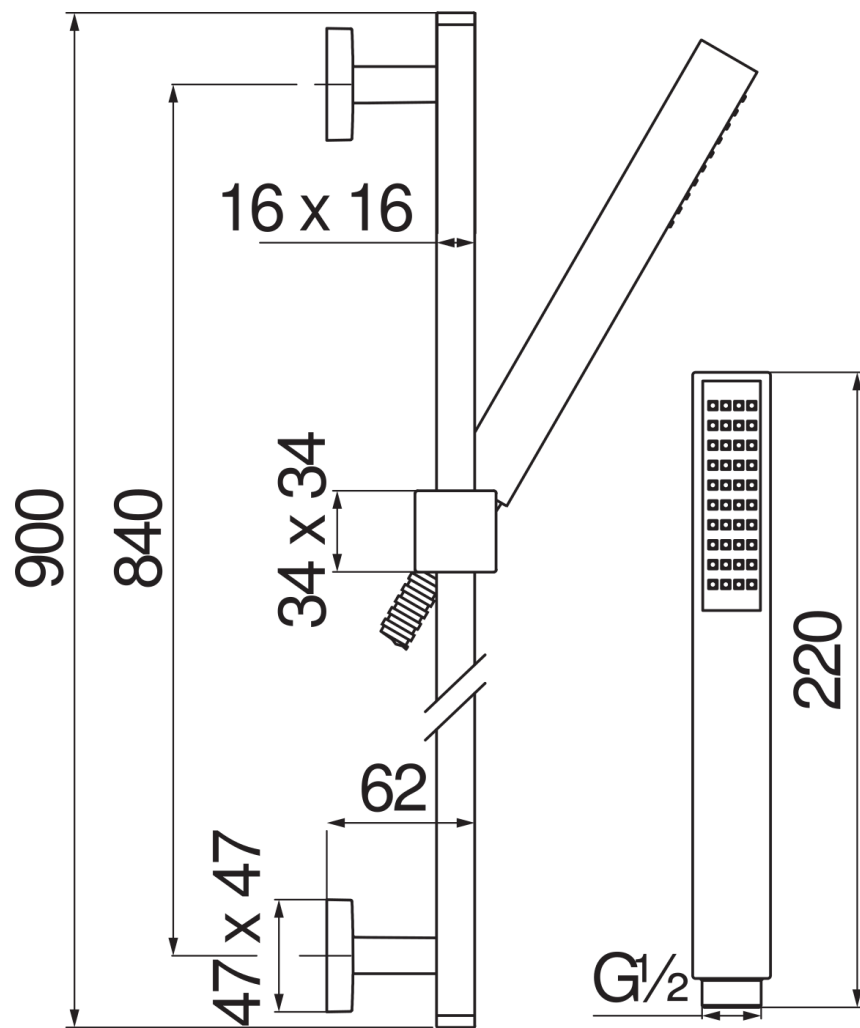

SPECIFICATIONS

Wall rail

Inox

Sliding swivel hand shower support

Single jet hand shower and 150 cm hose

Packaging: 1 kg

FLOW RATE DIAGRAM: HOT/COLD WATER

— Hand shower