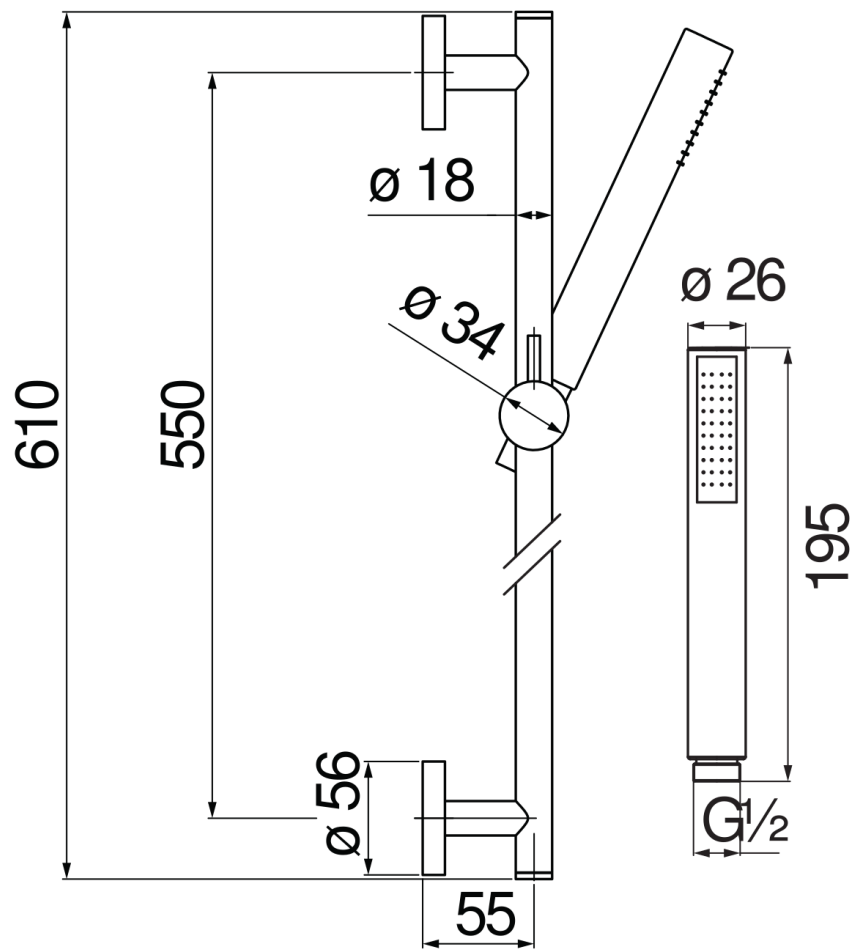

SPECIFICATIONS

Wall rail

Chrome

Sliding swivel hand shower support

Single jet hand shower and 150 cm hose

Packaging: 1,016 kg

FLOW RATE DIAGRAM: HOT/COLD WATER

— Hand shower