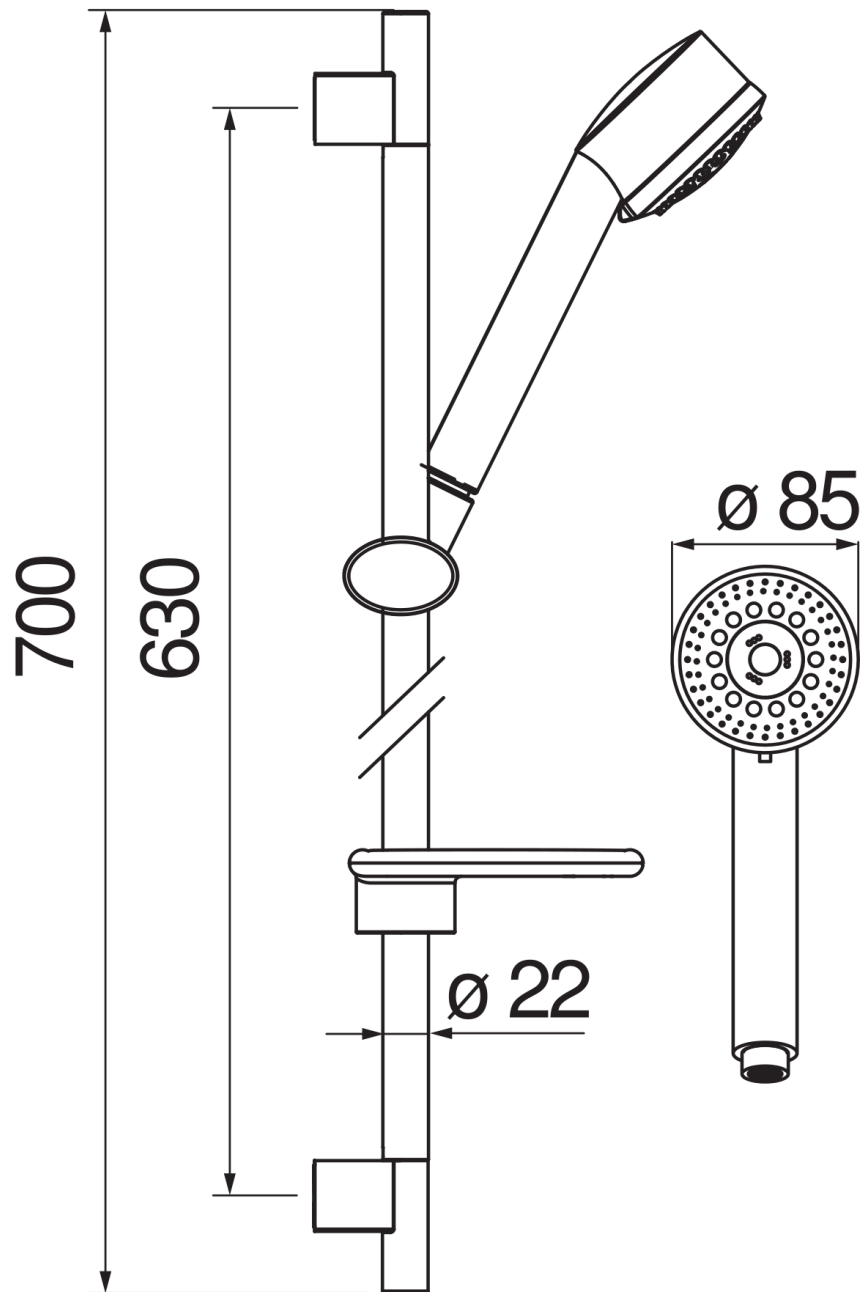

SPECIFICATIONS

Wall rail

Chrome

Sliding swivel hand shower support

3-jet hand shower and 150 cm hose

Shelf

Packaging: 62,5 x 17 x 7 cm / 0,00744 m³ / 1 kg

FLOW RATE DIAGRAM: HOT/COLD WATER