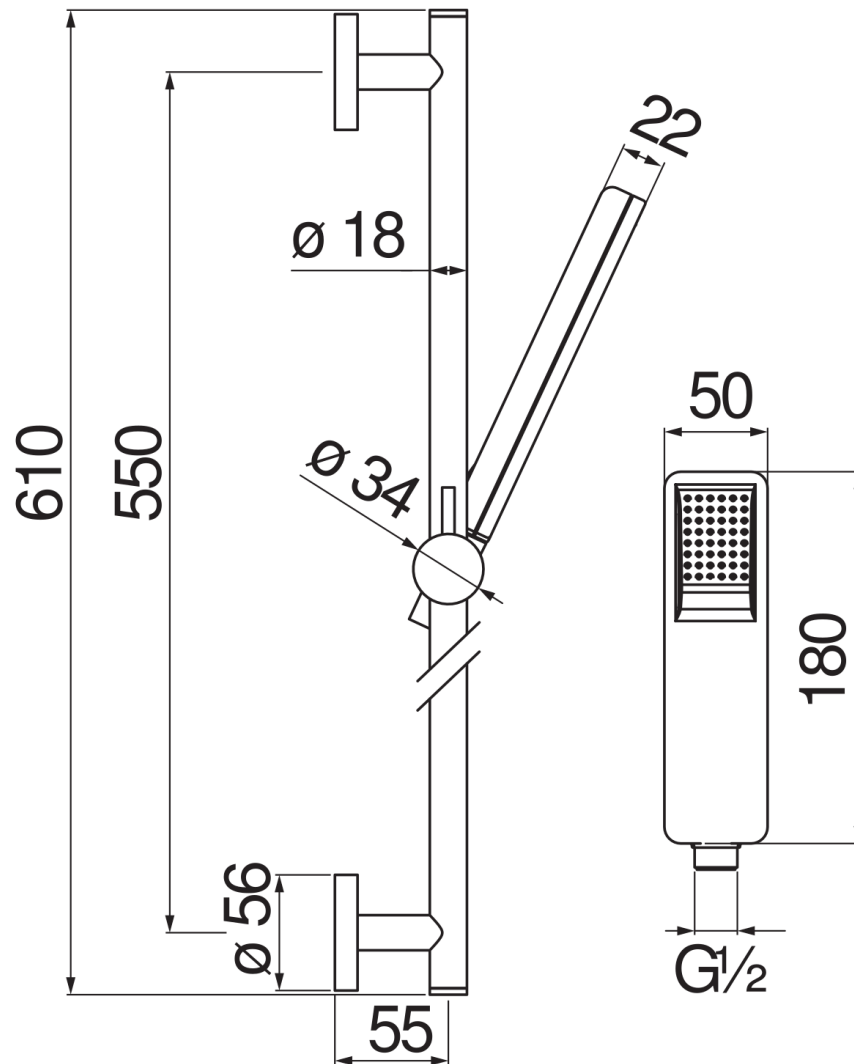

SPECIFICATIONS

Wall rail

Velvet black

Sliding swivel hand shower support

Single jet hand shower and 150 cm hose

Packaging: 1,004 kg

FLOW RATE DIAGRAM: HOT/COLD WATER

— Hand shower