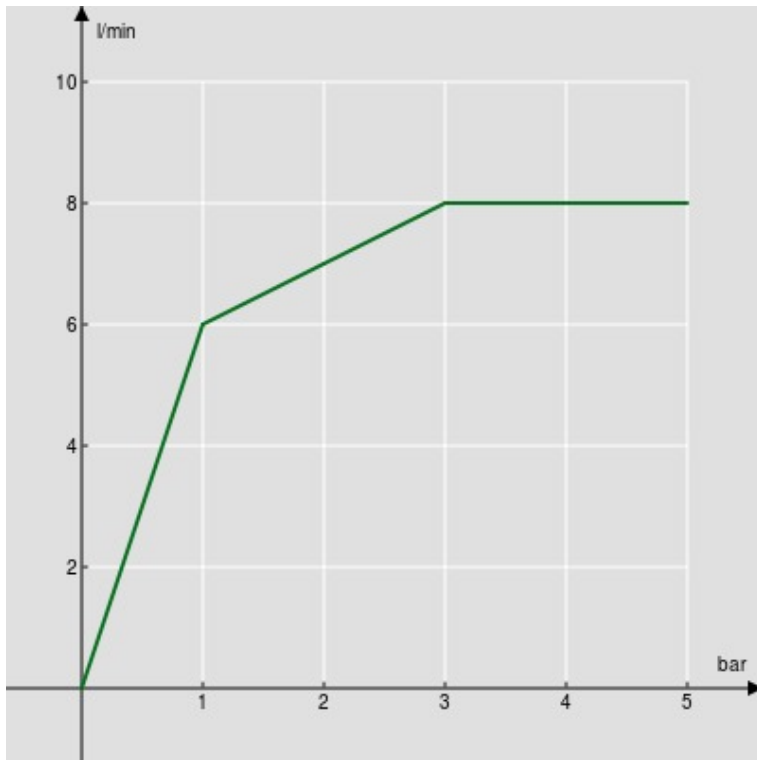

SPECIFICATIONS

Wall rail

Velvet black

Sliding swivel hand shower support

Single jet hand shower and 150 cm hose

Packaging: 1,004 kg

FLOW RATE DIAGRAM: HOT/COLD WATER

— Hand shower