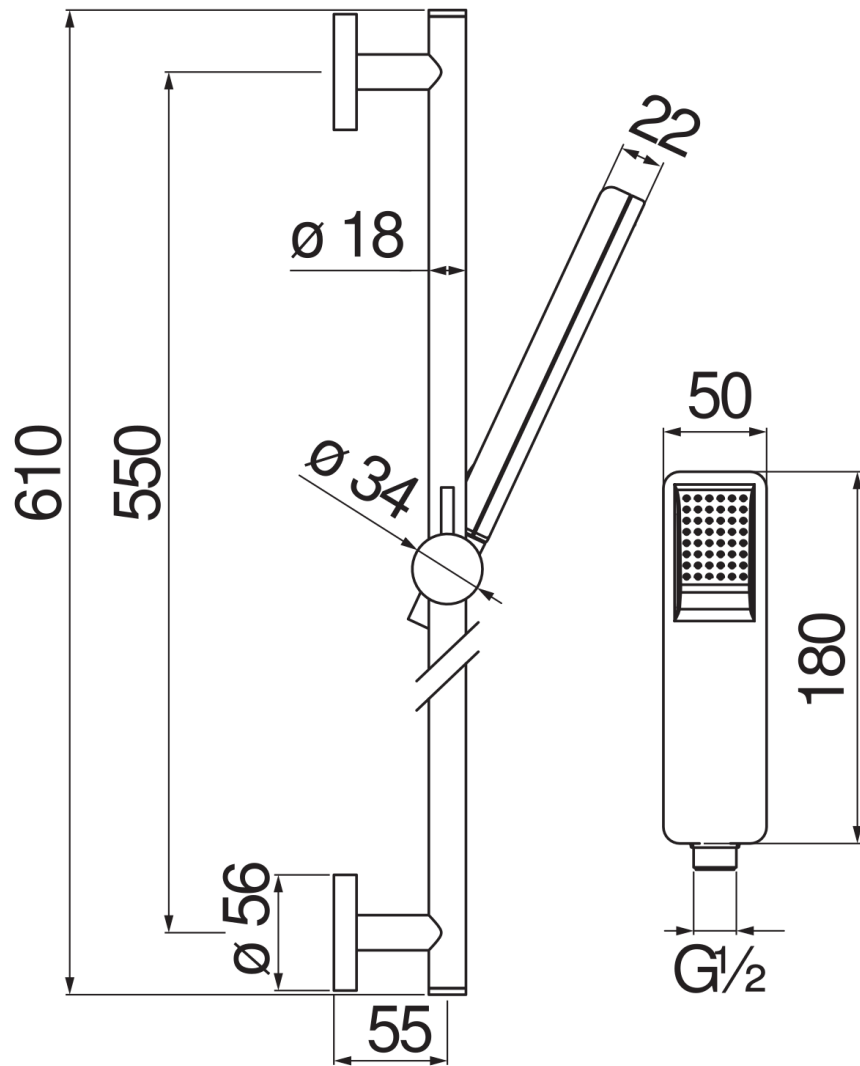

SPECIFICATIONS

Wall rail

Chrome

Sliding swivel hand shower support

Single jet hand shower and 150 cm hose

Packaging: 1,004 kg

FLOW RATE DIAGRAM: HOT/COLD WATER

— Hand shower