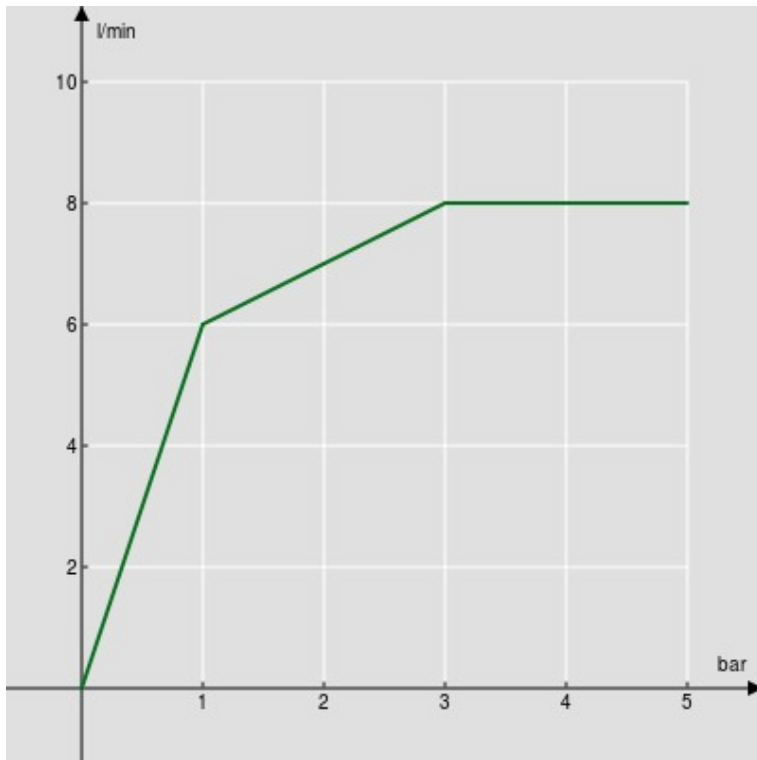

SPECIFICATIONS

Wall rail

Chrome

Sliding swivel hand shower support

Single jet hand shower and 150 cm hose

Packaging: 1,004 kg

FLOW RATE DIAGRAM: HOT/COLD WATER

— Hand shower