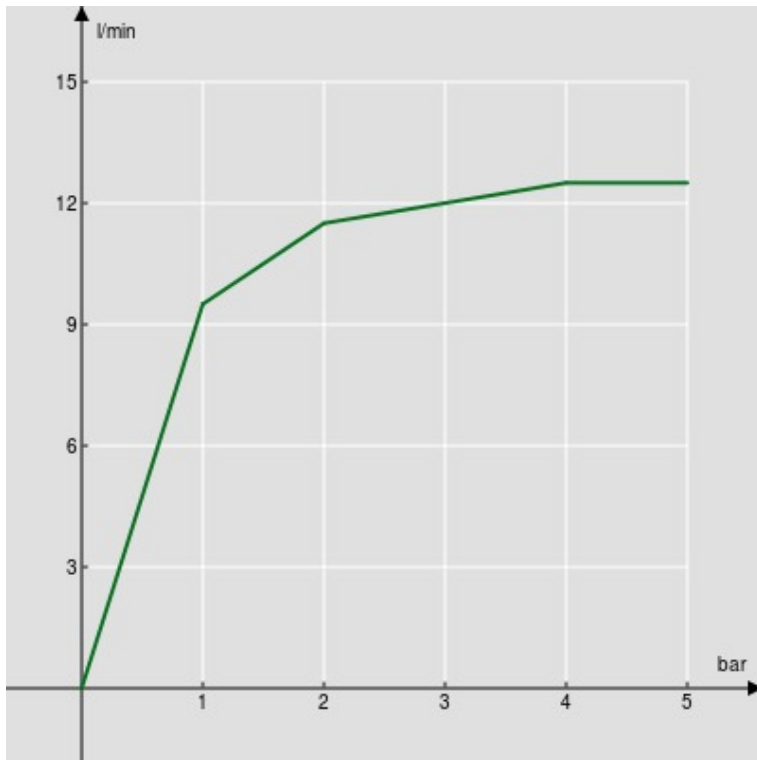

SPECIFICATIONS

Single jet shower head (Abs)

Chrome

Ø 1/2" connection

Packaging: 4,5 x 4,7 x 18,5 cm / 0,00039 m³ / 0,18 kg

FLOW RATE DIAGRAM: HOT/COLD WATER

— Hand shower