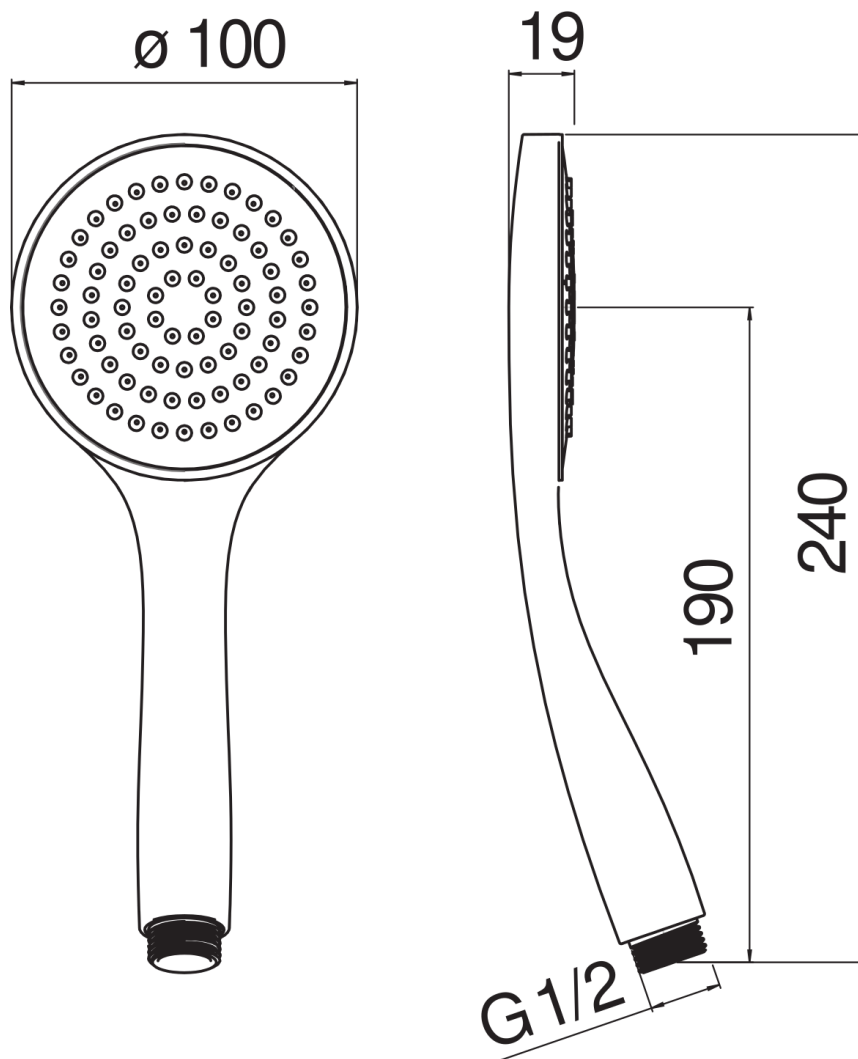

SPECIFICATIONS

Single jet shower head (Abs)

Chrome

Ø 1/2" connection

Packaging: 4,5 x 4,7 x 18,5 cm / 0,00039 m³ / 0,18 kg

FLOW RATE DIAGRAM: HOT/COLD WATER

— Hand shower