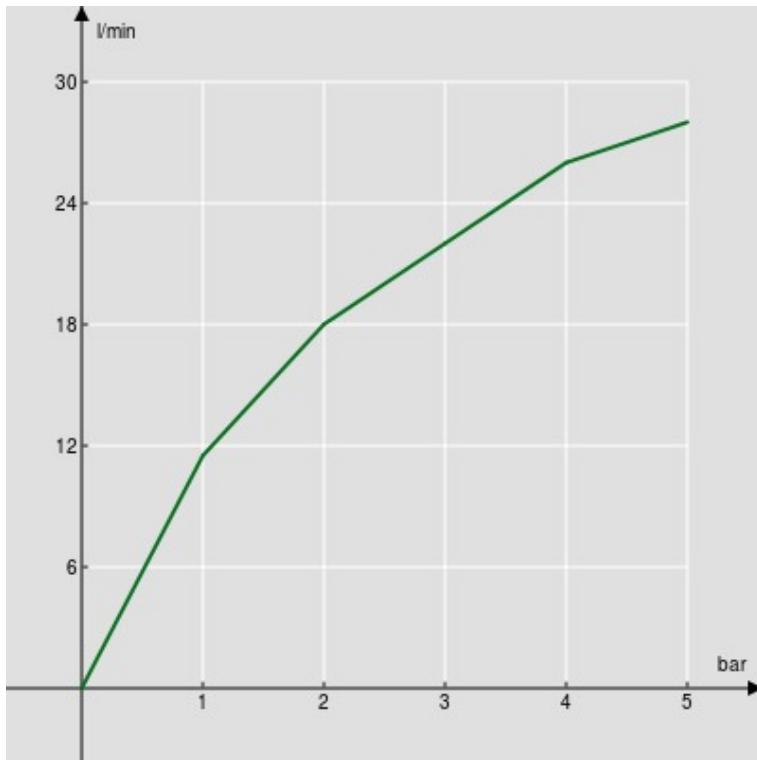

SPECIFICATIONS

Single jet shower head (Abs)

Chrome

Ø 1/2" connection

Packaging: 17,2 x 15,2 x 6,4 cm / 0,00167 m<sup>3</sup> / 0,01 kg

FLOW RATE DIAGRAM: HOT/COLD WATER

— Hand shower