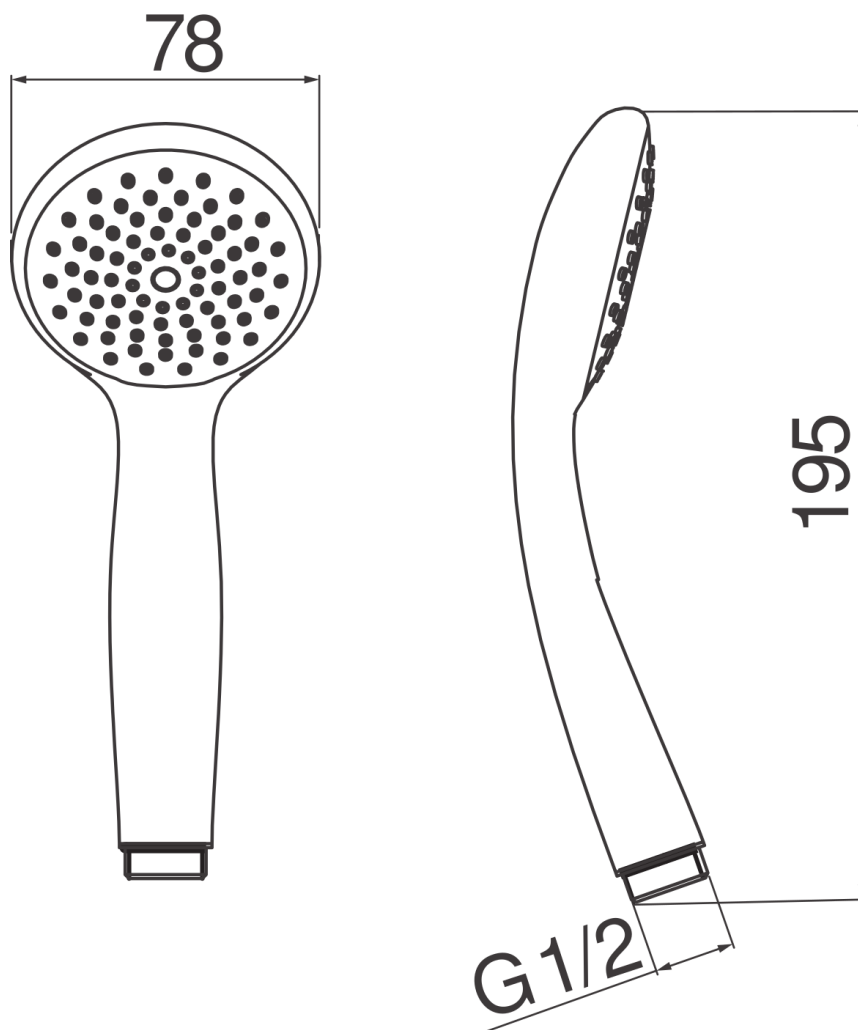

SPECIFICATIONS

Single jet shower head (Abs)

Chrome

Ø 1/2" connection

Packaging: 17,2 x 15,2 x 6,4 cm / 0,00167 m<sup>3</sup> / 0,01 kg

FLOW RATE DIAGRAM: HOT/COLD WATER

— Hand shower