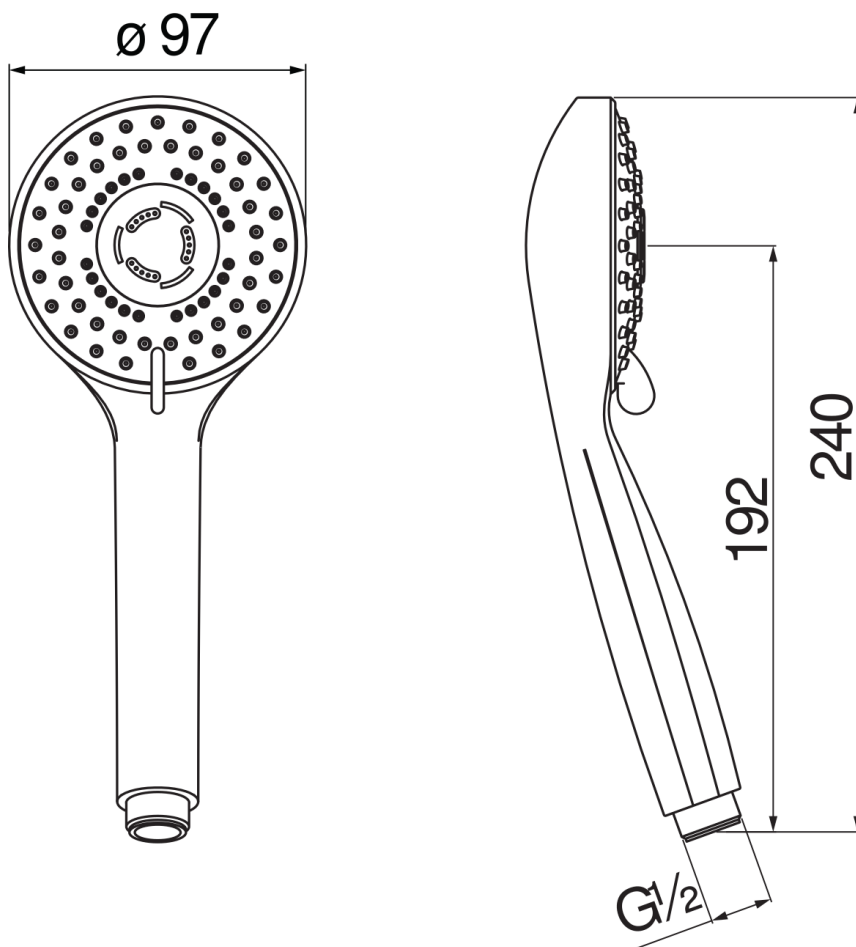

SPECIFICATIONS

3-jet shower head (Abs)

Chrome

ø 1/2" connection

Packaging: 40,8 x 7 x 25,5 cm / 0,007282 m³ / 0,1 kg

FLOW RATE DIAGRAM: HOT/COLD WATER