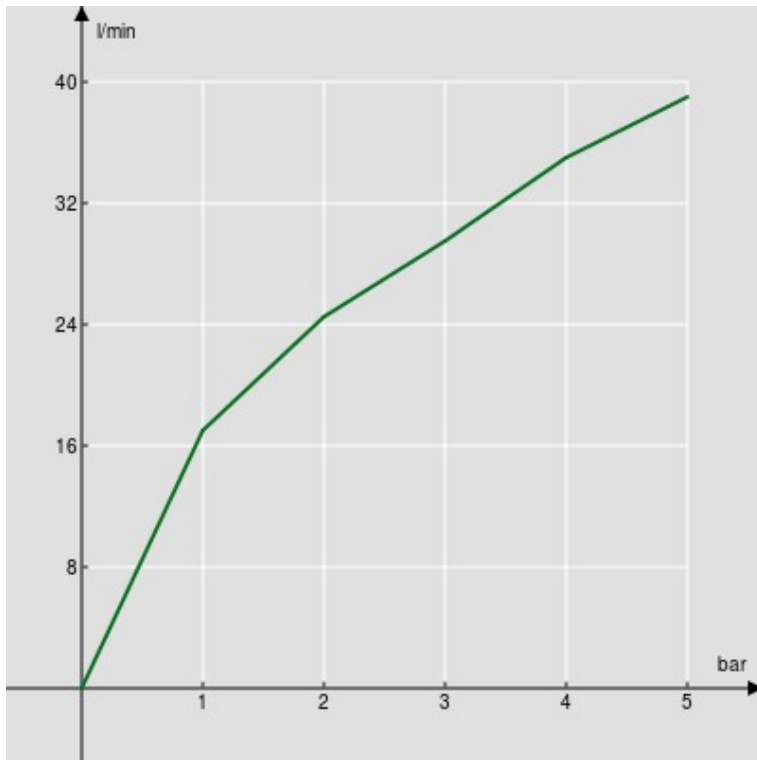

SPECIFICATIONS

Single jet shower head (Abs)

Velvet black

Ø 1/2" connection

Packaging: 23,5 x 3,5 x 3,5 cm / 0,00029 m³ / 0,12 kg

FLOW RATE DIAGRAM: HOT/COLD WATER

— Hand shower