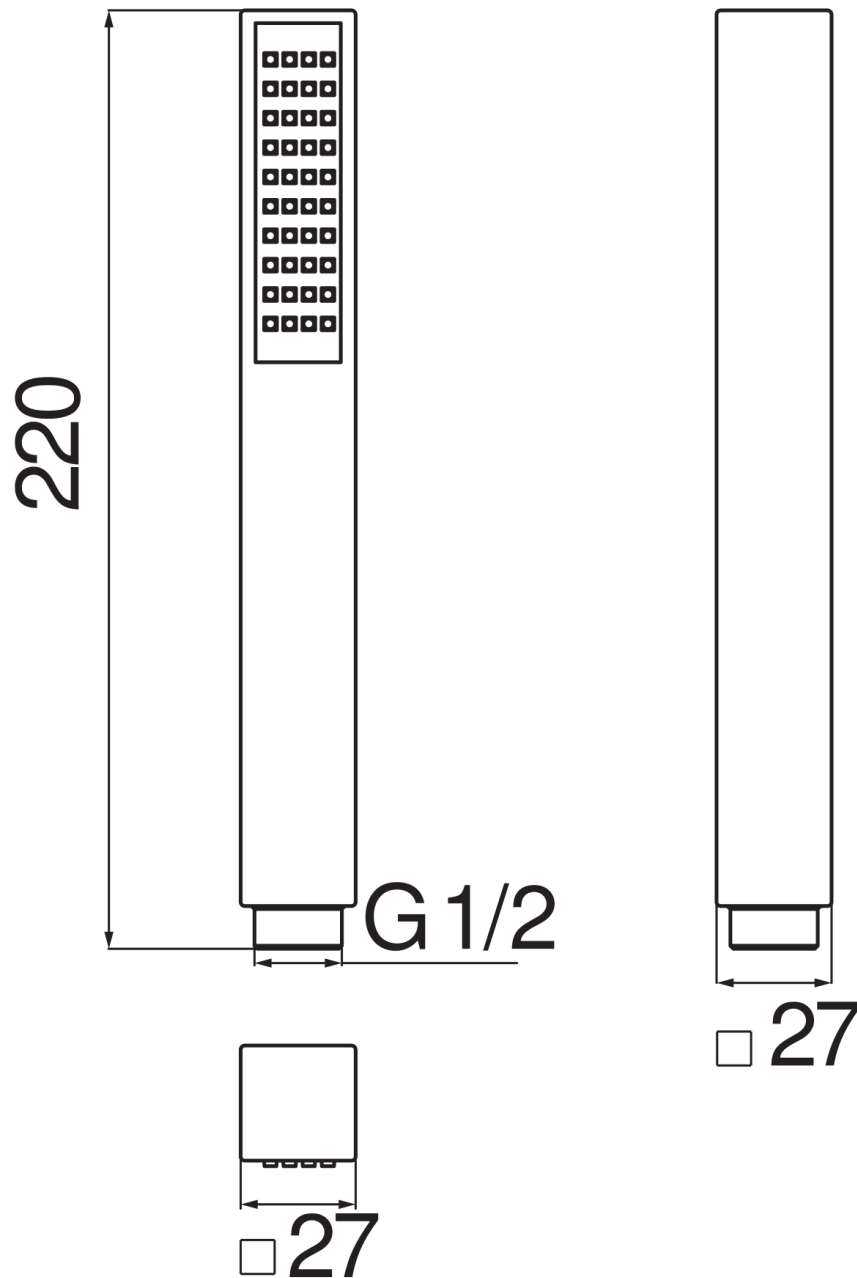

SPECIFICATIONS

Single jet shower head (Abs)

Velvet black

Ø 1/2" connection

Packaging: 23,5 x 3,5 x 3,5 cm / 0,00029 m³ / 0,12 kg

FLOW RATE DIAGRAM: HOT/COLD WATER

— Hand shower