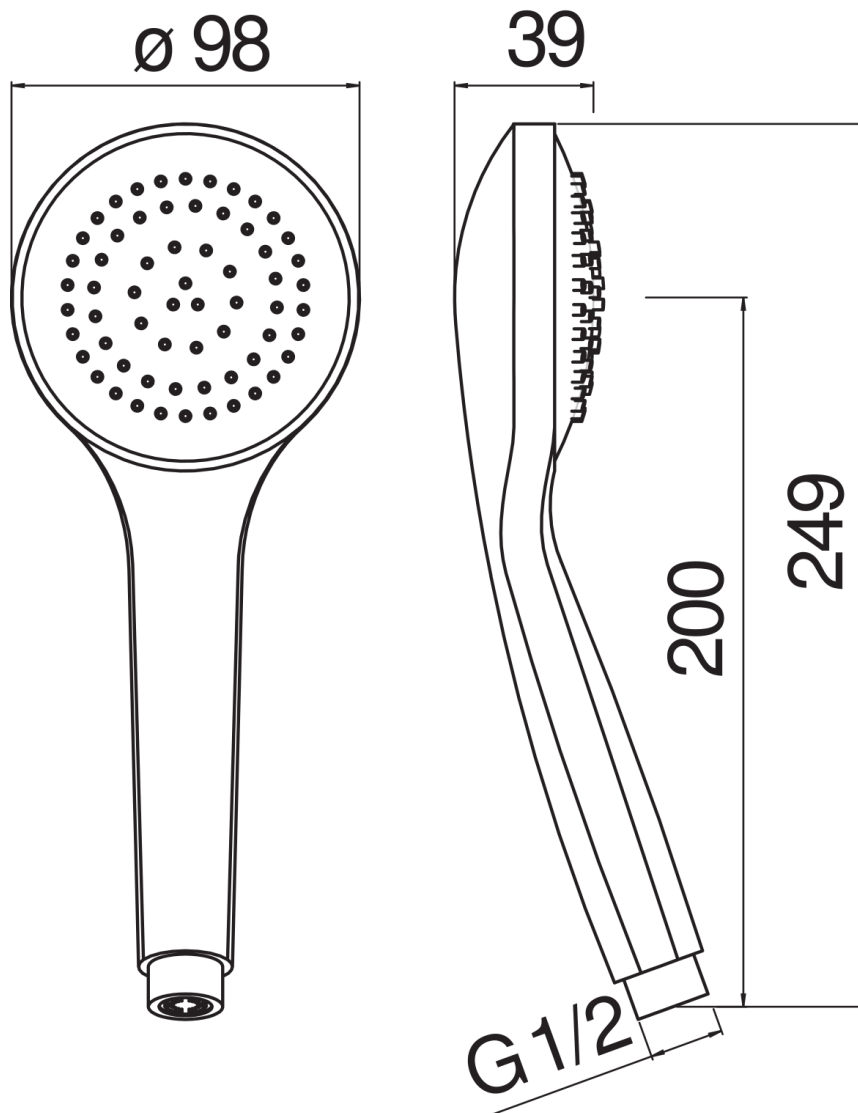

SPECIFICATIONS

Single jet shower head (Abs)

Chrome

Ø 1/2" connection

Packaging: 26 x 10 x 7 cm / 0,00182 m<sup>3</sup> / 0,19 kg

FLOW RATE DIAGRAM: HOT/COLD WATER