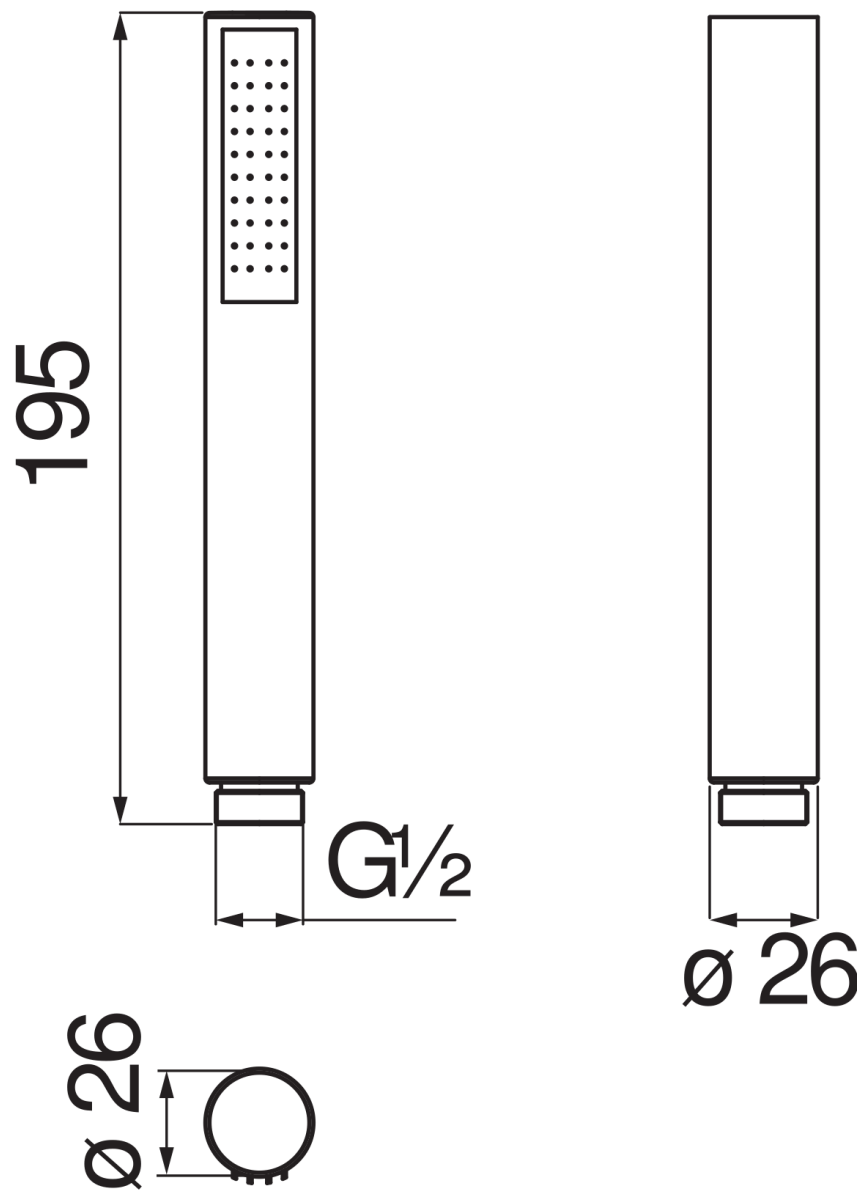

SPECIFICATIONS

Single jet shower head (Abs)

Chocolate red PVD

Ø 1/2" connection

Packaging: 4,5 x 4,7 x 18,5 cm / 0,00039 m³ / 0,09 kg

FLOW RATE DIAGRAM: HOT/COLD WATER

— Hand shower