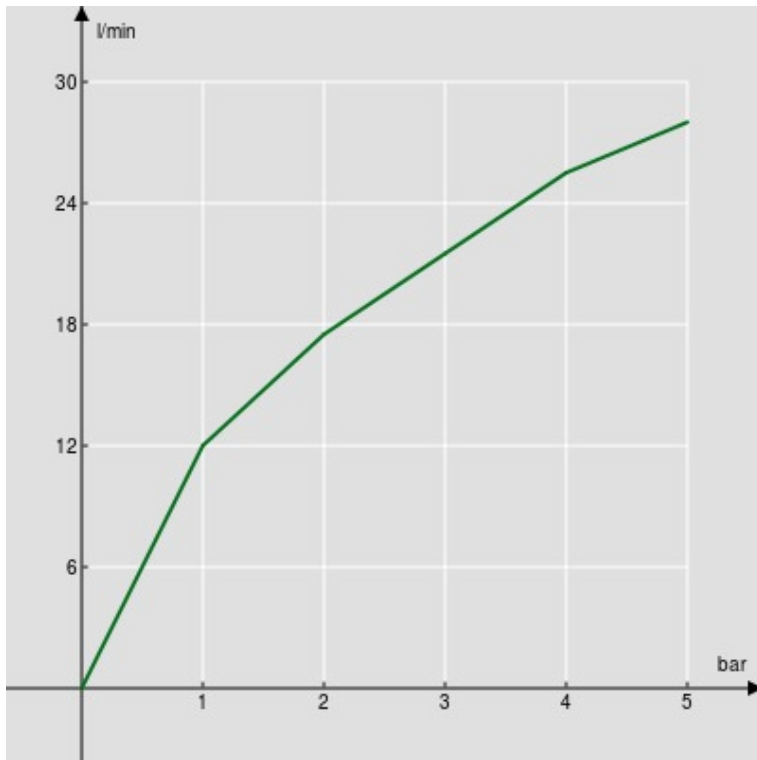

SPECIFICATIONS

Shower set with 1/2" water connection

Chrome

Adjustable hand shower support

Single jet hand shower and 150 cm hose

Packaging: 24 x 25 x 8 cm / 0,0048 m³ / 1,5 kg

FLOW RATE DIAGRAM: HOT/COLD WATER