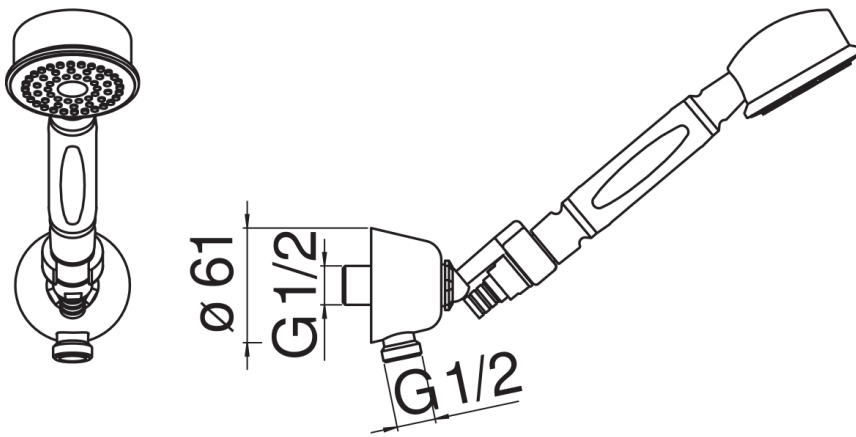

SPECIFICATIONS

Shower set with 1/2" water connection

Chrome

Adjustable hand shower support

Single jet hand shower and 150 cm hose

Packaging: 24 x 25 x 8 cm / 0,0048 m³ / 1,5 kg

FLOW RATE DIAGRAM: HOT/COLD WATER

— Hand shower