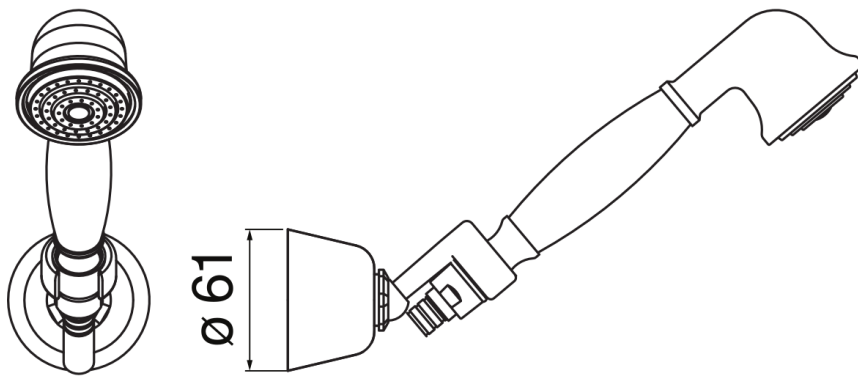

SPECIFICATIONS

Shower set

Chrome

Adjustable hand shower support

Single jet hand shower and 150 cm hose

Packaging: 24 x 25 x 8 cm / 0,0048 m<sup>3</sup> / 1 kg

FLOW RATE DIAGRAM: HOT/COLD WATER

— Hand shower