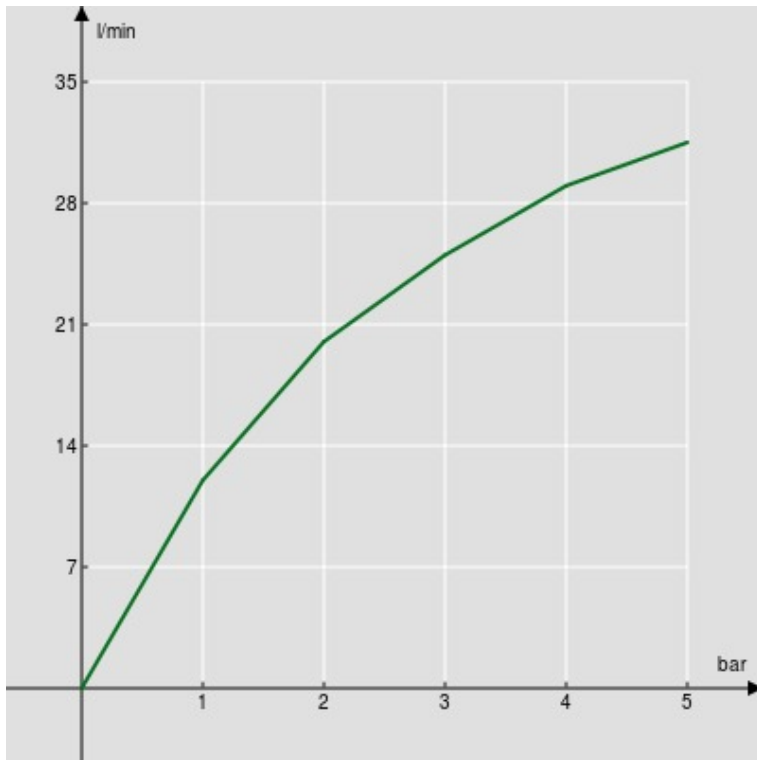

SPECIFICATIONS

Shower set

Chrome

Adjustable hand shower support

Single jet hand shower and 150 cm hose

Packaging: 24 x 25 x 8 cm / 0,0048 m<sup>3</sup> / 1 kg

FLOW RATE DIAGRAM: HOT/COLD WATER

— Hand shower