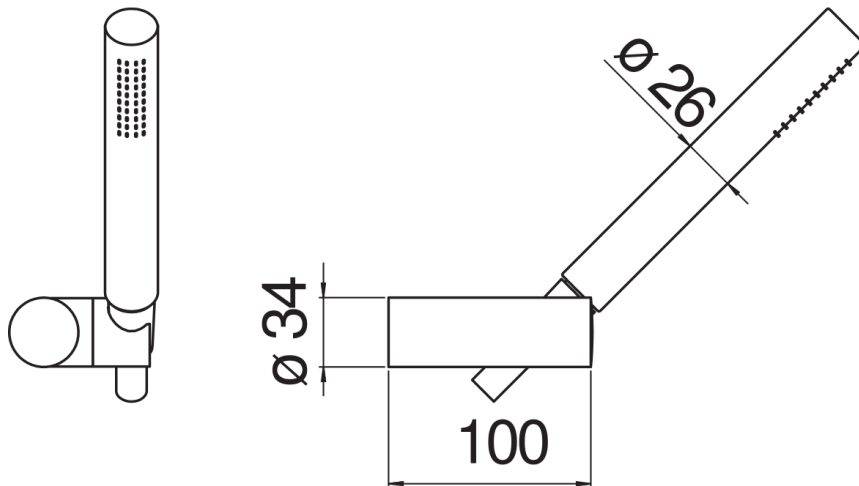

SPECIFICATIONS

Shower set

Velvet black

Adjustable hand shower support

Single jet hand shower and 150 cm hose

Packaging: 24 x 25 x 8 cm / 0,0048 m³ / 0,64 kg

FLOW RATE DIAGRAM: HOT/COLD WATER

— Hand shower