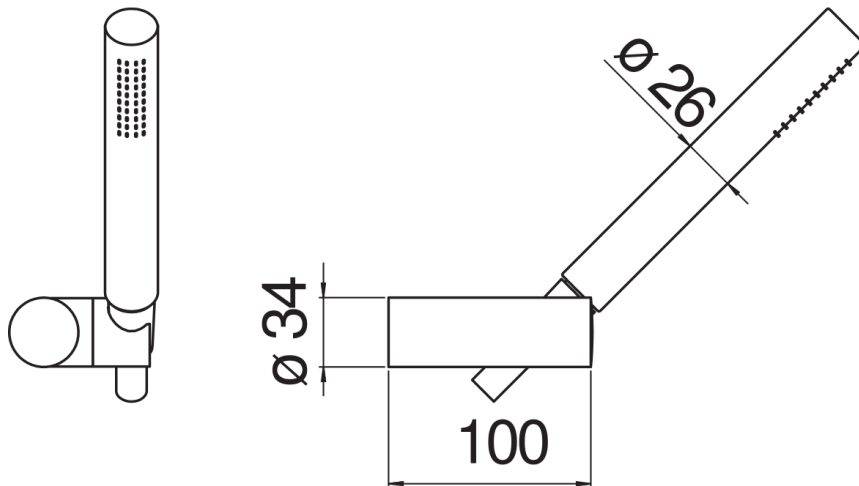

SPECIFICATIONS

Shower set

Chrome

Adjustable hand shower support

Single jet hand shower and 150 cm hose

Packaging: 24 x 25 x 8 cm / 0,0048 m³ / 0,64 kg

FLOW RATE DIAGRAM: HOT/COLD WATER

— Hand shower