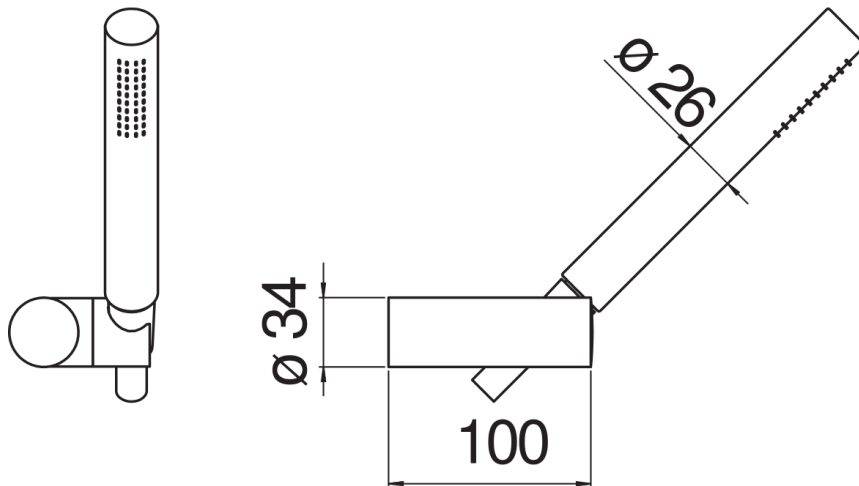

SPECIFICATIONS

Shower set

Moon drop PVD

Adjustable hand shower support

Single jet hand shower and 150 cm hose

Packaging: 24 x 25 x 8 cm / 0,0048 m³ / 0,64 kg

FLOW RATE DIAGRAM: HOT/COLD WATER

— Hand shower