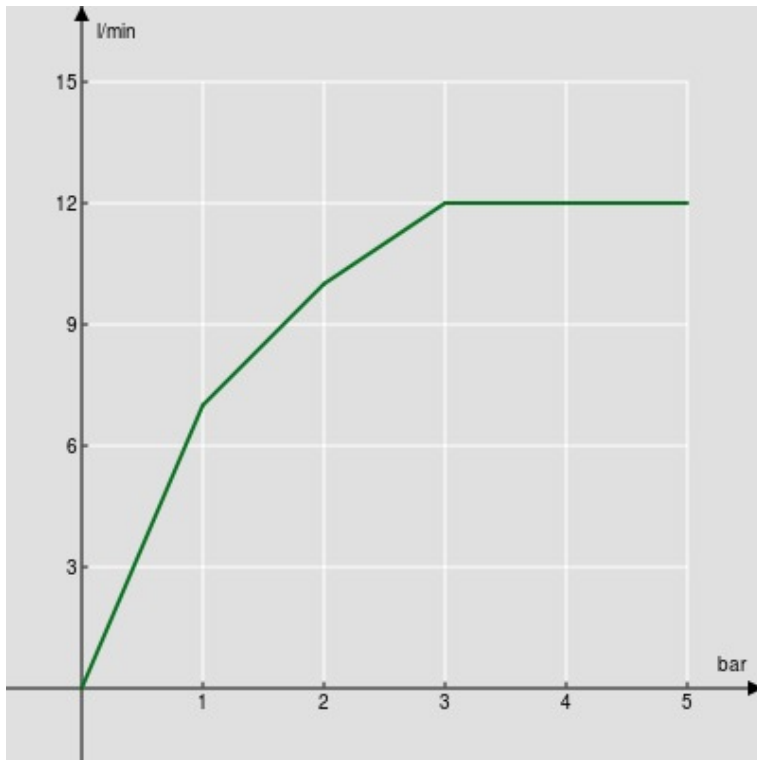

SPECIFICATIONS

Shower set

Velvet black

Adjustable hand shower support

4-jet hand shower and 150 cm hose

Packaging: 24 x 25 x 8 cm / 0,0048 m³ / 0,4 kg

FLOW RATE DIAGRAM: HOT/COLD WATER

— Hand shower

FLOW RATE DIAGRAM: MIXED WATER

— Hand shower