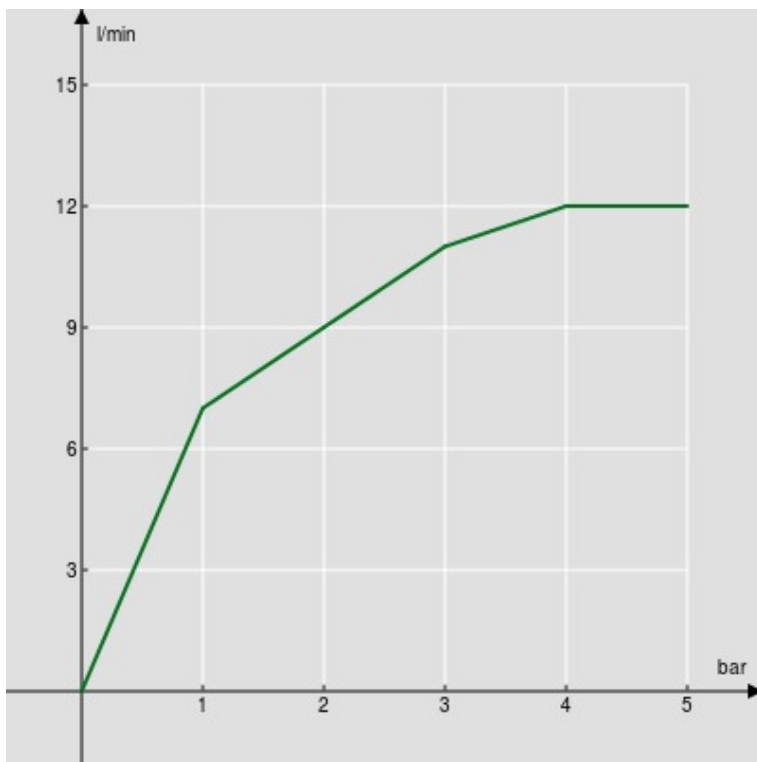

SPECIFICATIONS

Shower set

Velvet black

Adjustable hand shower support

4-jet hand shower and 150 cm hose

Packaging: 24 x 25 x 8 cm / 0,0048 m³ / 0,4 kg

FLOW RATE DIAGRAM: HOT/COLD WATER

— Hand shower

FLOW RATE DIAGRAM: MIXED WATER

— Hand shower