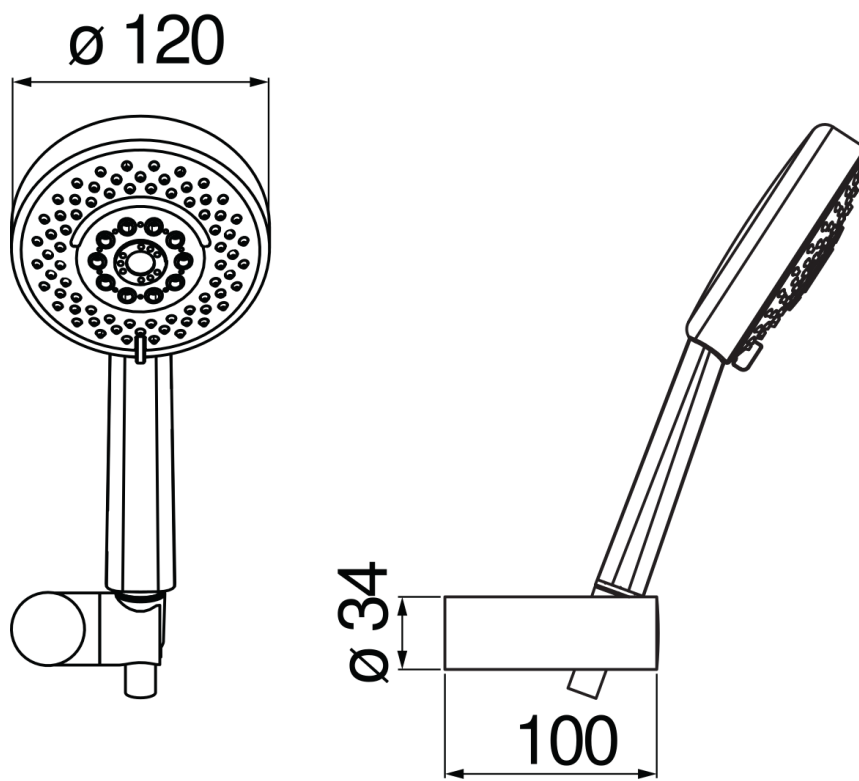

SPECIFICATIONS

Shower set

Velvet black

Adjustable hand shower support

4-jet hand shower and 150 cm hose

Packaging: 24 x 25 x 8 cm / 0,0048 m³ / 0,4 kg

FLOW RATE DIAGRAM: HOT/COLD WATER

— Hand shower

FLOW RATE DIAGRAM: MIXED WATER

— Hand shower