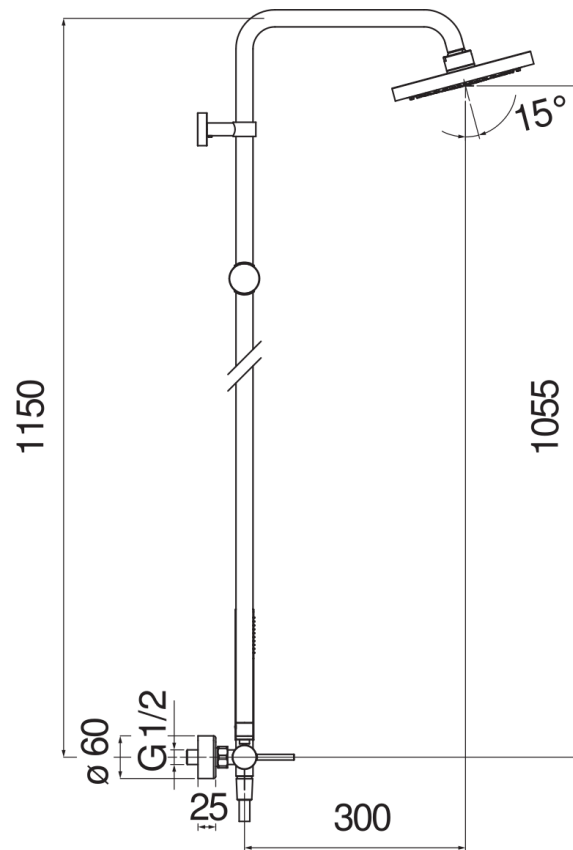

SPECIFICATIONS

External single control

Chrome

Swivel shower head ø 200 mm abs

Anti limescale system

Auto return deviator

Sliding swivel hand shower support

Single jet hand shower and 150 cm hose

50% two step cartridge for water saving

Packaging: 117 x 42 x 8,5 cm / 0,04177 m³ / 6,06 kg

FLOW RATE DIAGRAM: HOT/COLD WATER

FLOW RATE DIAGRAM: MIXED WATER