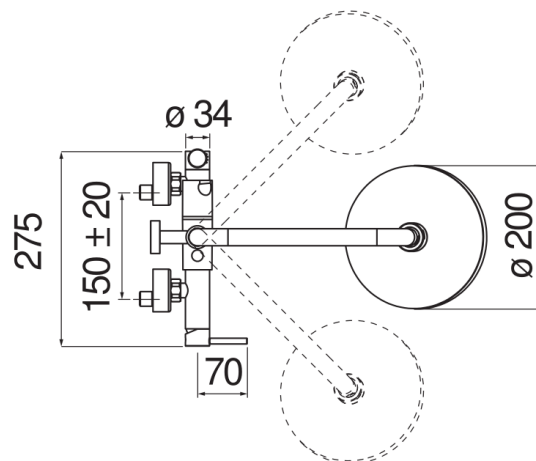

SPECIFICATIONS

External single control

Chrome

Swivel shower head ø 200 mm abs

Anti limescale system

Auto return deviator

Sliding swivel hand shower support

Single jet hand shower and 150 cm hose

50% two step cartridge for water saving

Packaging: 117 x 42 x 8,5 cm / 0,04177 m³ / 6,06 kg

FLOW RATE DIAGRAM: HOT/COLD WATER

FLOW RATE DIAGRAM: MIXED WATER