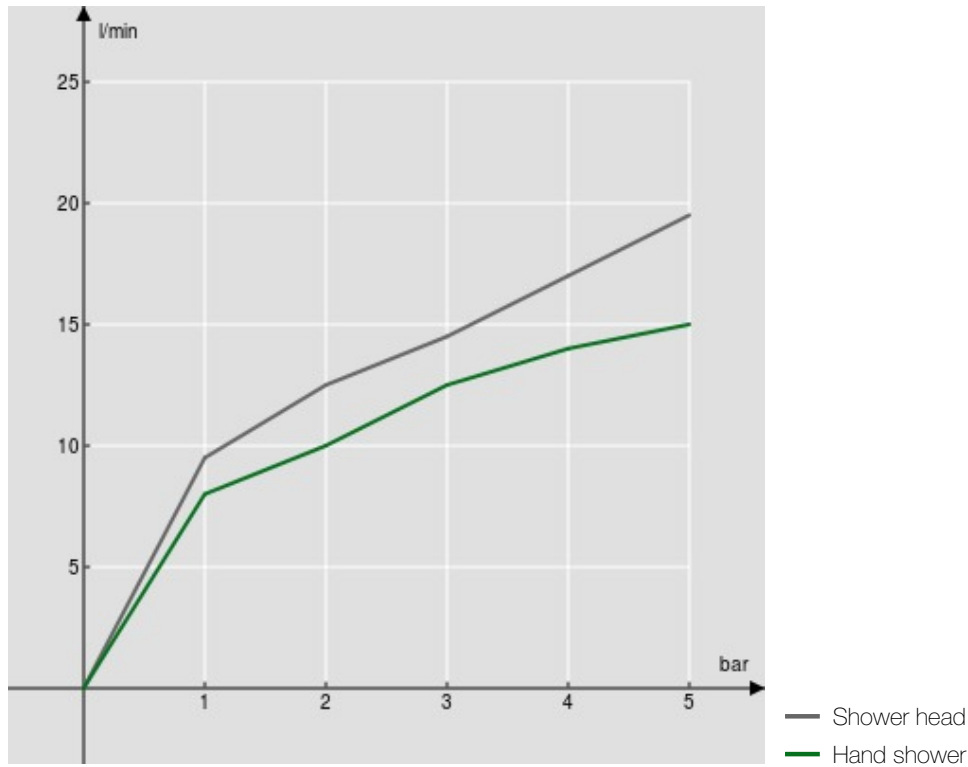

SPECIFICATIONS

External single control

Chrome

Swivel shower head ø 200 mm abs

Anti limescale system

Auto return deviator

Sliding swivel hand shower support

Single jet hand shower and 150 cm hose

50% two step cartridge for water saving

Packaging: 117 x 42 x 8,5 cm / 0,04177 m³ / 6,06 kg

FLOW RATE DIAGRAM: HOT/COLD WATER

FLOW RATE DIAGRAM: MIXED WATER