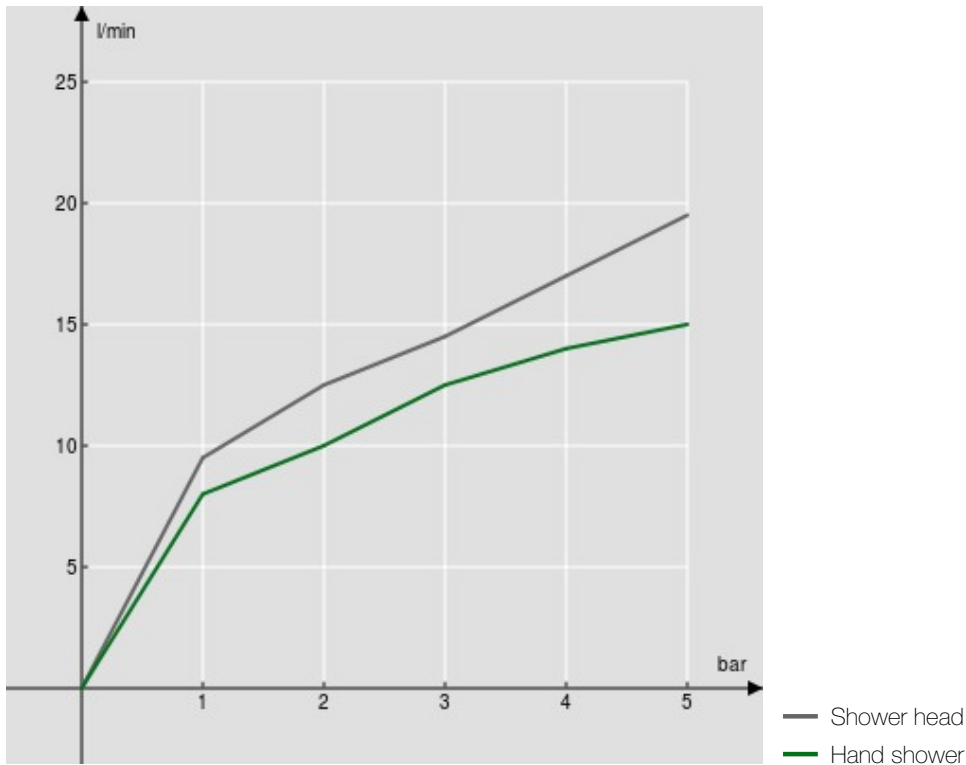

IMAGE NOT
AVAILABLE

SPECIFICATIONS

External single control with telescopic rail
Inox
Swivel shower head ø 200 mm abs
Anti limescale system
Auto return deviator
Sliding swivel hand shower support
Single jet hand shower and 150 cm hose
50% two step cartridge for water saving
Packaging: 117 x 42 x 8,5 cm / 0,04177 m³ / 6,8 kg

CERTIFICATIONS

FLOW RATE DIAGRAM: HOT/COLD WATER

FLOW RATE DIAGRAM: MIXED WATER