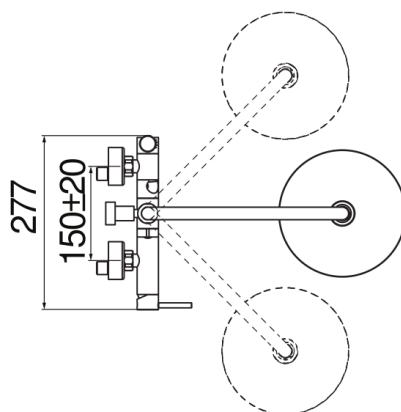

FLOW RATE DIAGRAM: HOT/COLD WATER