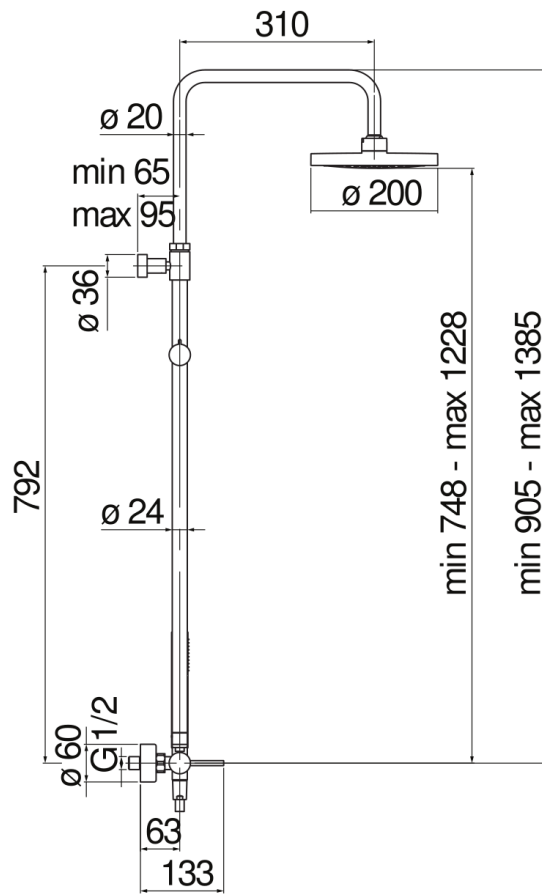

IMAGE NOT
AVAILABLE

SPECIFICATIONS

External single control with telescopic rail
Inox
Swivel shower head ø 200 mm abs
Anti limescale system
Auto return deviator
Sliding swivel hand shower support
Single jet hand shower and 150 cm hose
50% two step cartridge for water saving
Packaging: 117 x 42 x 8,5 cm / 0,04177 m³ / 6,8 kg

CERTIFICATIONS

FLOW RATE DIAGRAM: HOT/COLD WATER

FLOW RATE DIAGRAM: MIXED WATER