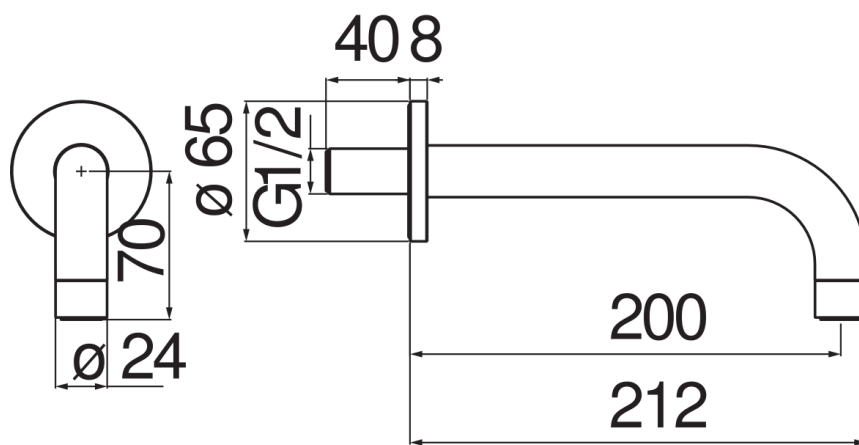

SPECIFICATIONS

Wall mounted spout

Chocolate red PVD

Anti limescale aerator M 22 x 1

Length 200 mm

Packaging: 40,8 x 7 x 25,5 cm / 0,00728 m³ / 0,6 kg

FLOW RATE DIAGRAM: HOT/COLD WATER