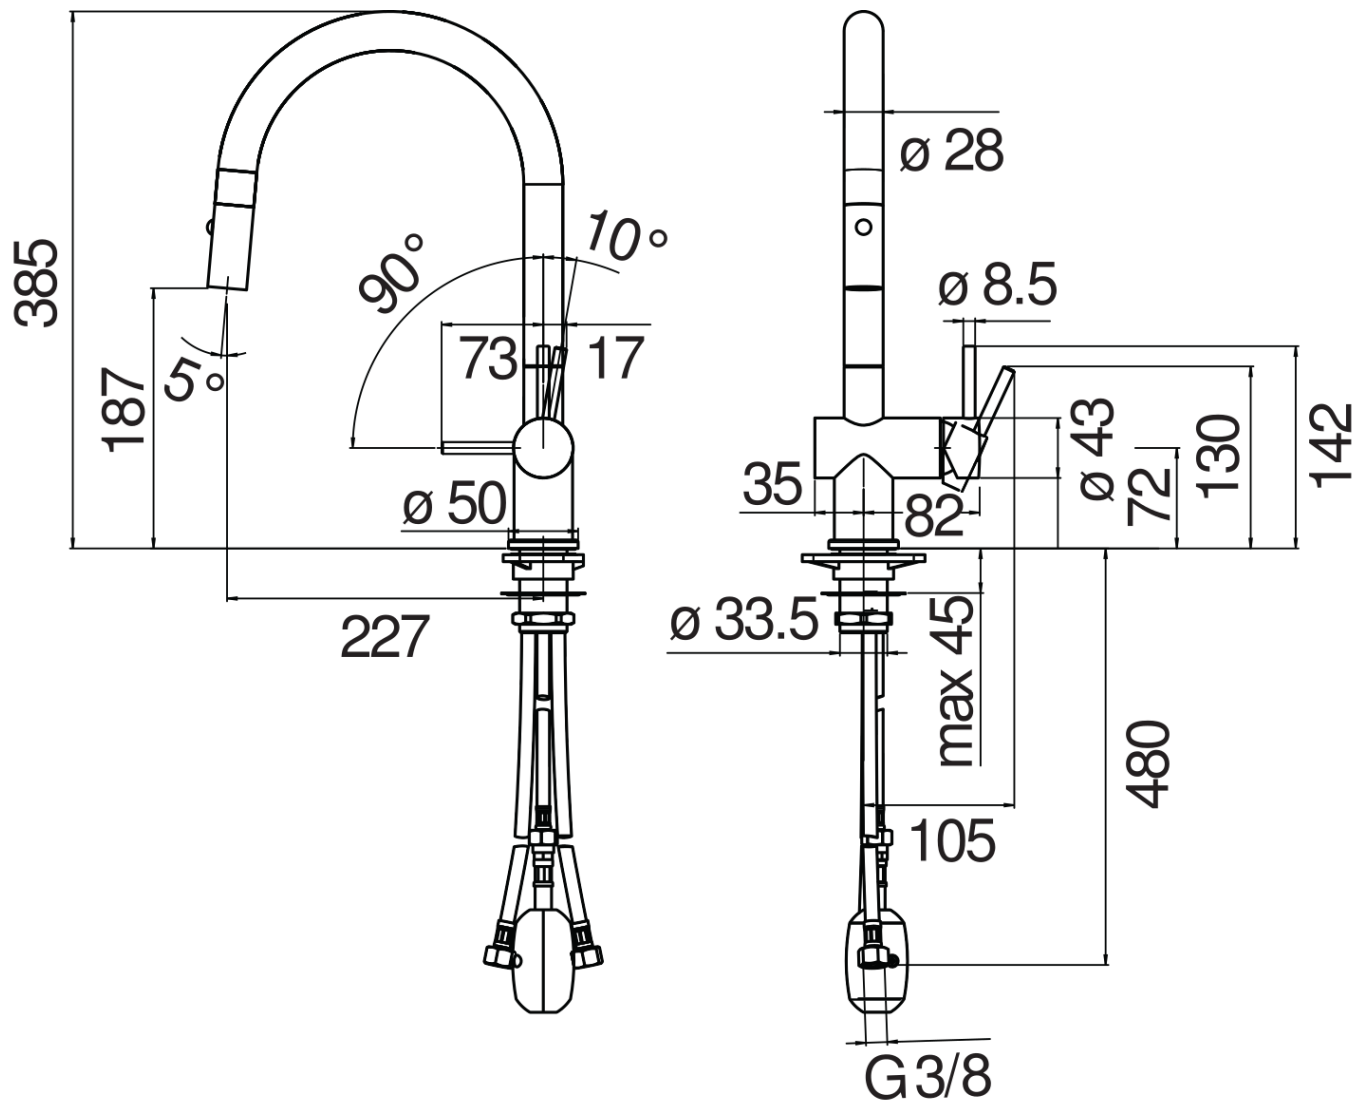

SPECIFICATIONS

Single control
Cromo polished
360° swivel spout
Pull-out 2-jet hand shower
ø 3/8" stainless steel flexible pipe
50% two step cartridge for water saving
Packaging: 56,5 x 29 x 7,1 cm / 0,01163 m³ / 2,97 kg

CERTIFICATIONS

FLOW RATE DIAGRAM: HOT/COLD WATER

FLOW RATE DIAGRAM: MIXED WATER