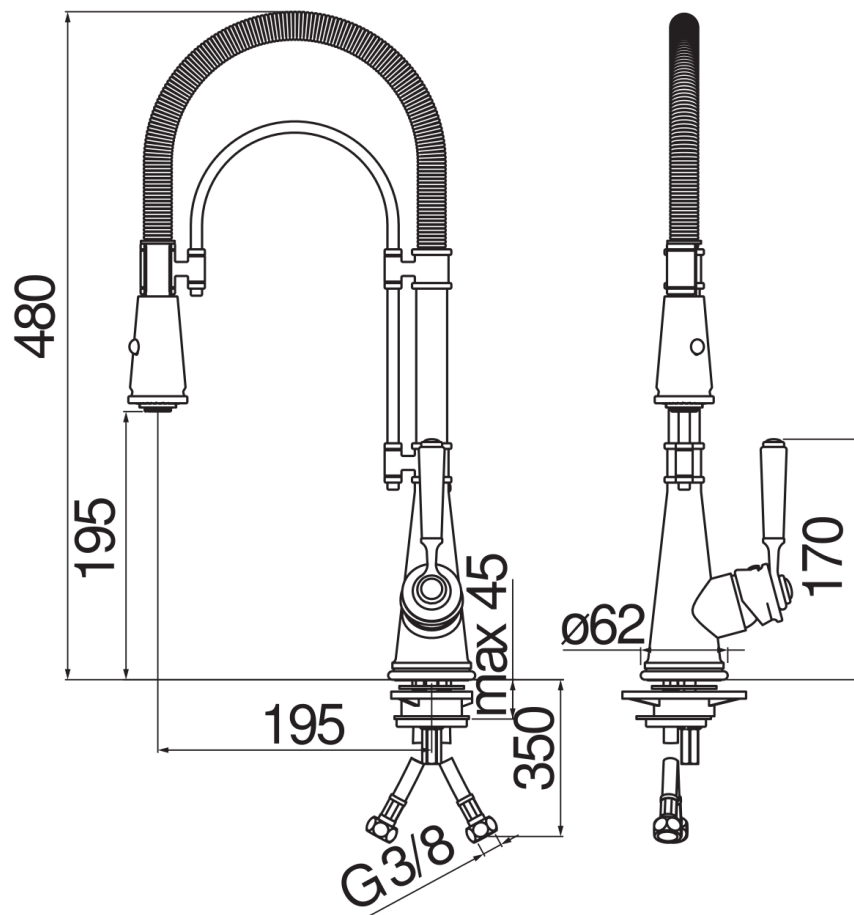

FLOW RATE DIAGRAM: HOT/COLD WATER