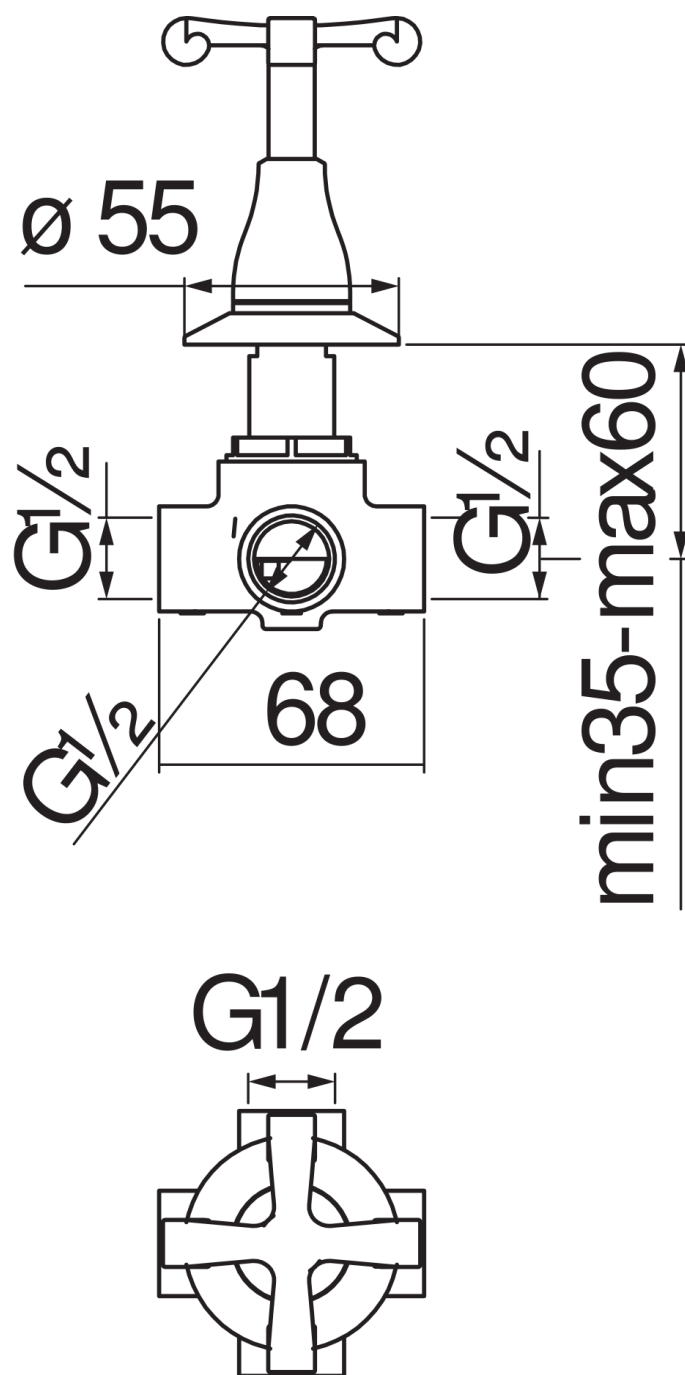

SPECIFICATIONS

2-ways deviator

Chrome

2-way inlet

ø 1/2" outlets

Packaging: 17,1 x 10,8 x 11 cm / 0,00203 m³ / 0,88 kg

FLOW RATE DIAGRAM: HOT/COLD WATER