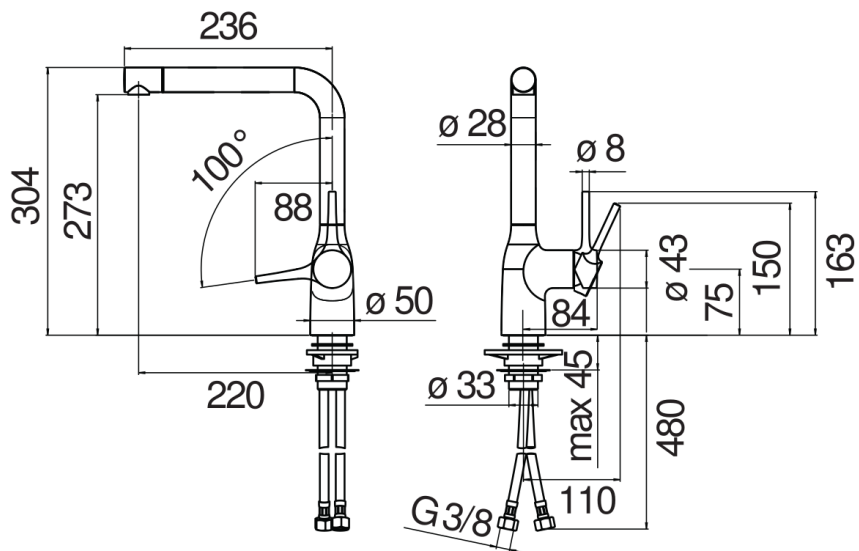

FLOW RATE DIAGRAM: HOT/COLD WATER