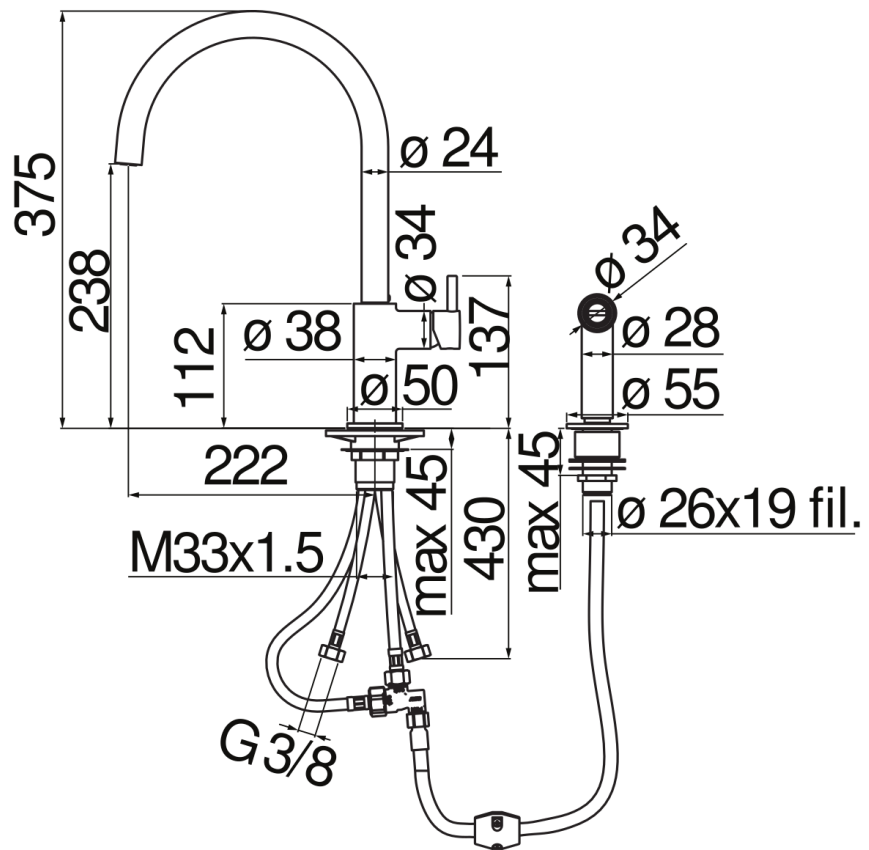

SPECIFICATIONS

Single control with pull-out hand shower

Chrome

360° swivel spout

Single jet hand shower with open / close button

Ø 3/8" stainless steel flexible pipe

Packaging: 66 x 34,5 x 7 cm / 0,01594 m³ / 3,42 kg

CERTIFICATIONS

FLOW RATE DIAGRAM: HOT/COLD WATER

FLOW RATE DIAGRAM: MIXED WATER