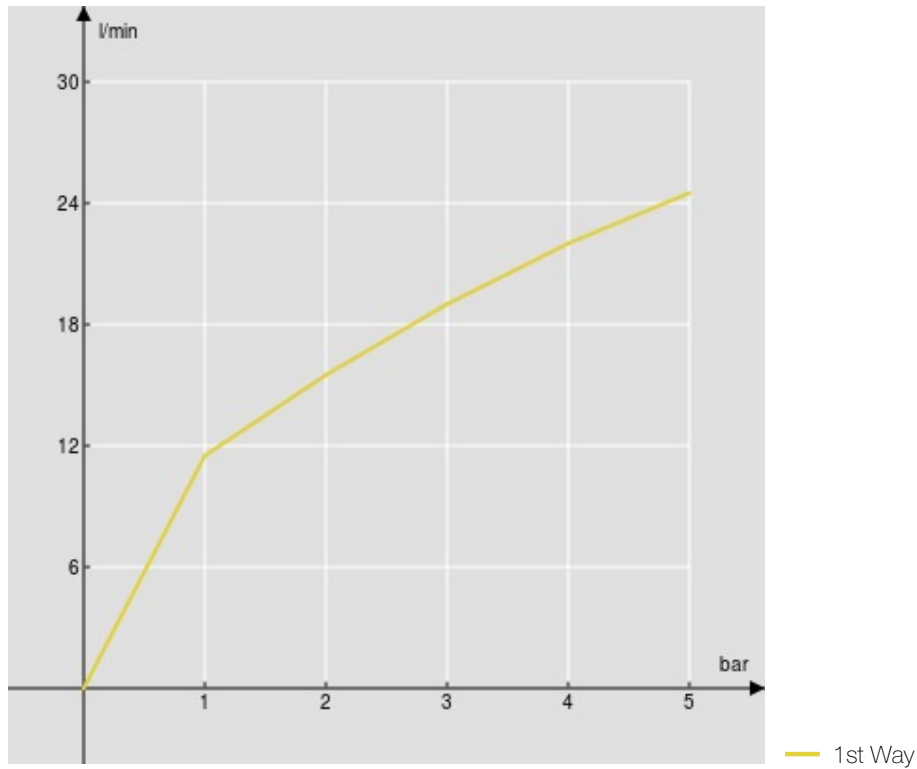

FLOW RATE DIAGRAM: MIXED WATER