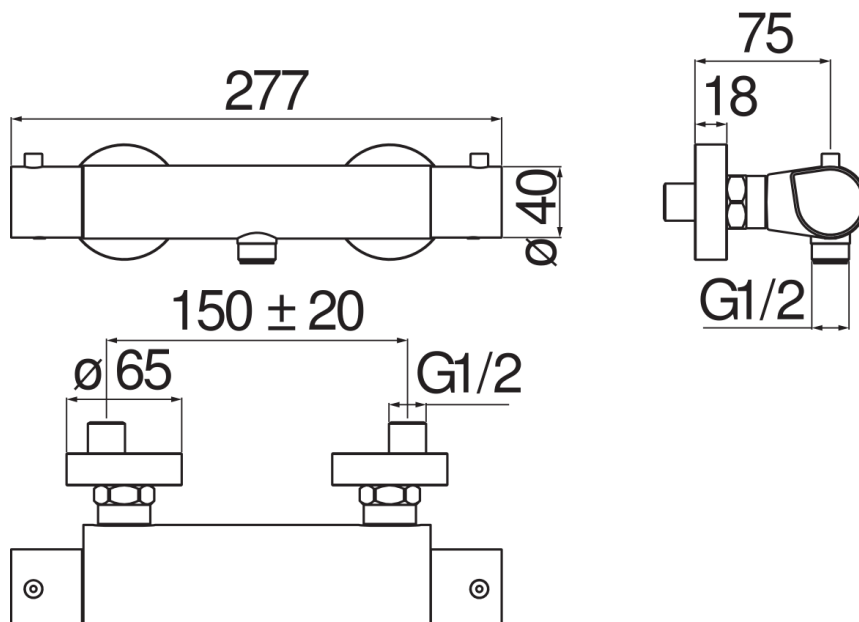

FLOW RATE DIAGRAM: HOT/COLD WATER