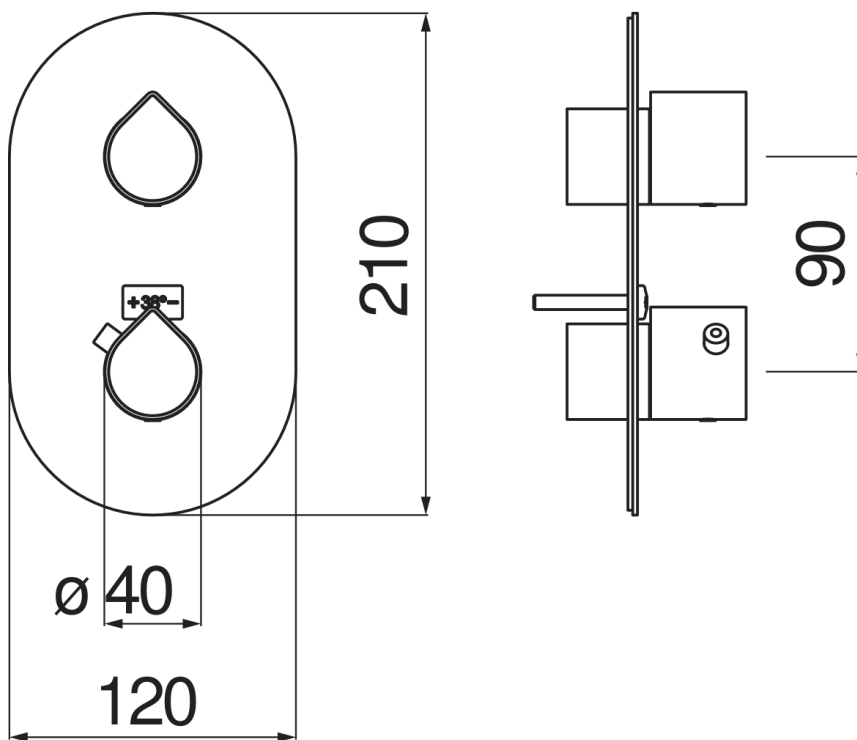

#### SPECIFICATIONS

1-way external part

Chrome

38° C safety cut-out

Vertical or horizontal assembly

Packaging: 33 x 17 x 7 cm / 0,003927 m<sup>3</sup> / 1,2 kg

#### CERTIFICATIONS

FLOW RATE DIAGRAM: HOT/COLD WATER

FLOW RATE DIAGRAM: MIXED WATER