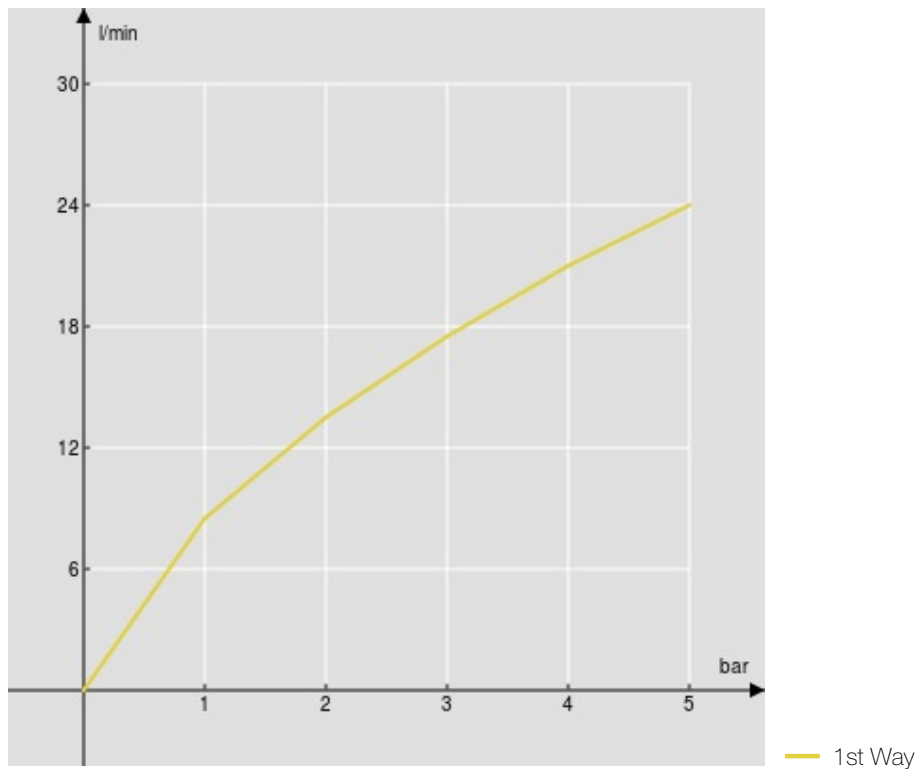

FLOW RATE DIAGRAM: MIXED WATER