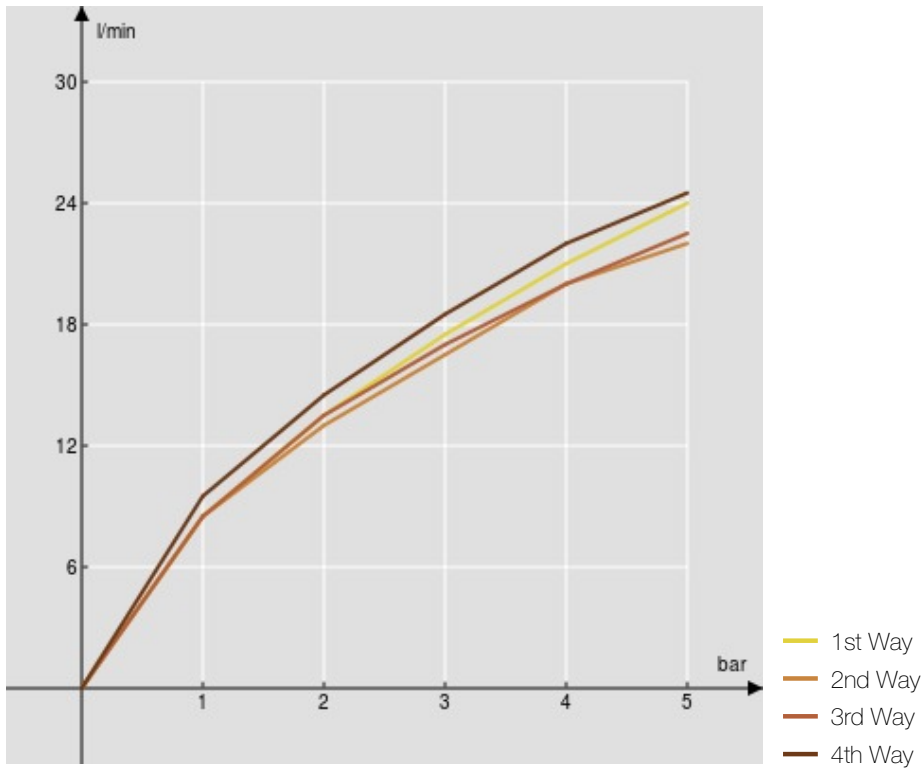

SPECIFICATIONS

4-ways external part

Chrome

38° C safety cut-out

Vertical or horizontal assembly

Packaging: 41 x 21 x 7 cm / 0,006027 m<sup>3</sup> / 1,62 kg

CERTIFICATIONS

FLOW RATE DIAGRAM: HOT/COLD WATER

FLOW RATE DIAGRAM: MIXED WATER