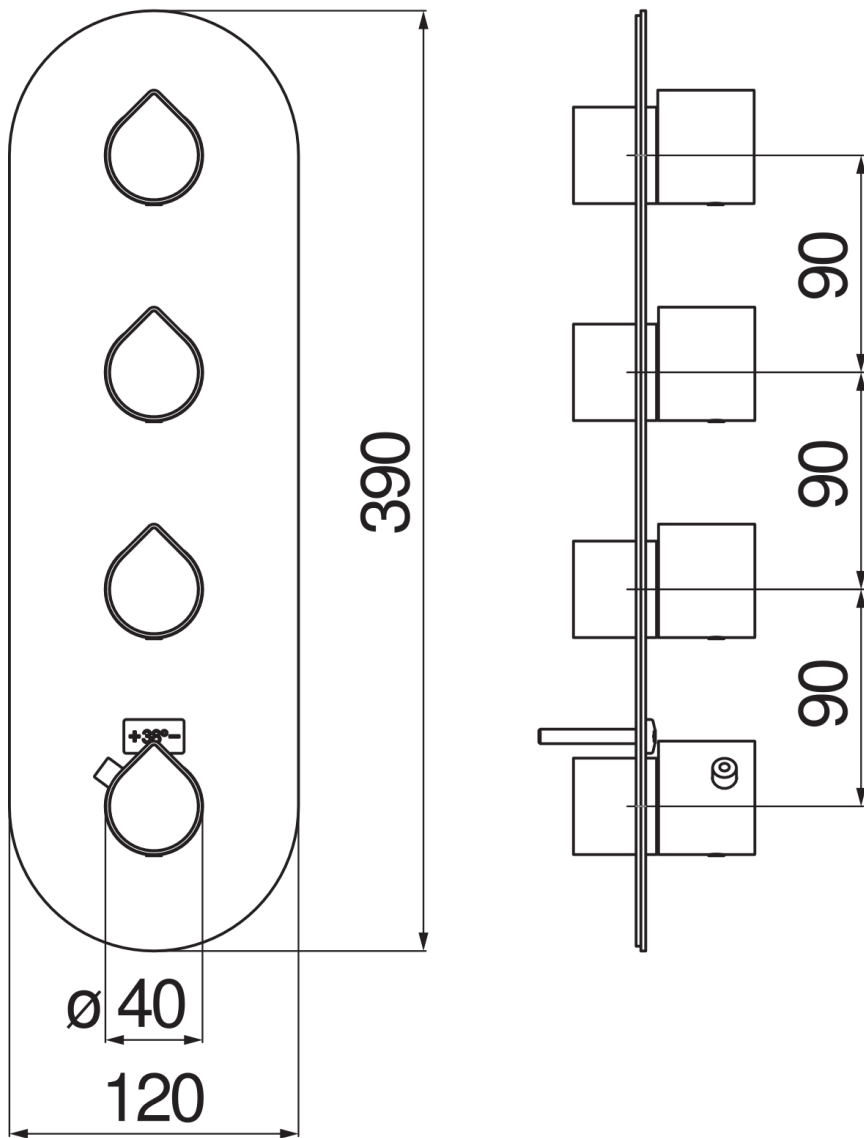

SPECIFICATIONS

4-ways external part

Chrome

38° C safety cut-out

Vertical or horizontal assembly

Packaging: 41 x 21 x 7 cm / 0,006027 m<sup>3</sup> / 1,62 kg

CERTIFICATIONS

FLOW RATE DIAGRAM: HOT/COLD WATER

FLOW RATE DIAGRAM: MIXED WATER