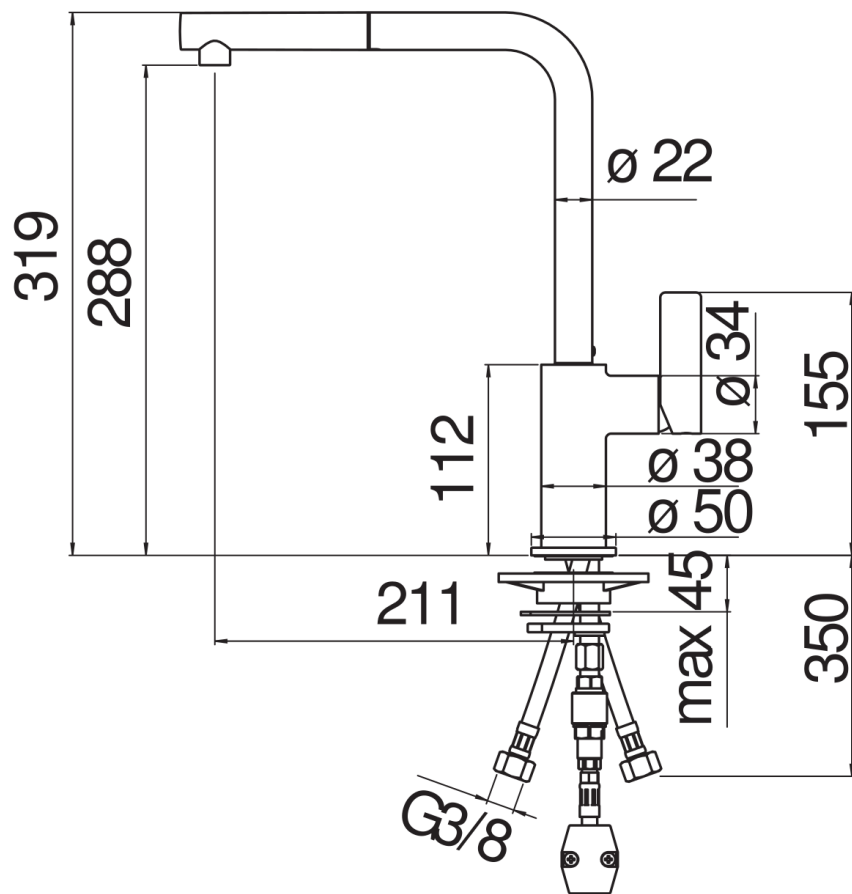

SPECIFICATIONS

Stainless steel single control mixer tap
Inox 316L
Swivel spout
Pull-out single jet hand shower
ø 3/8" stainless steel flexible pipe
50% two step cartridge for water saving
Packaging: 56,5 x 29 x 7,1 cm / 0,01163 m³

CERTIFICATIONS

FLOW RATE DIAGRAM: HOT/COLD WATER

FLOW RATE DIAGRAM: MIXED WATER