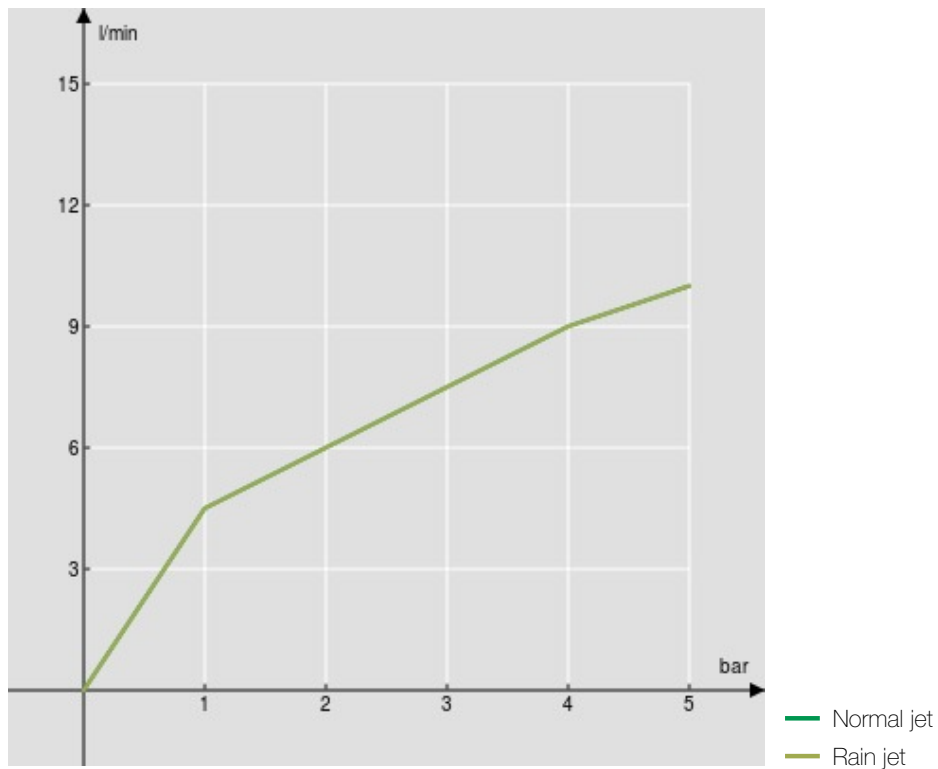

FLOW RATE DIAGRAM: MIXED WATER

FLOW RATE DIAGRAM: HOT/COLD WATER