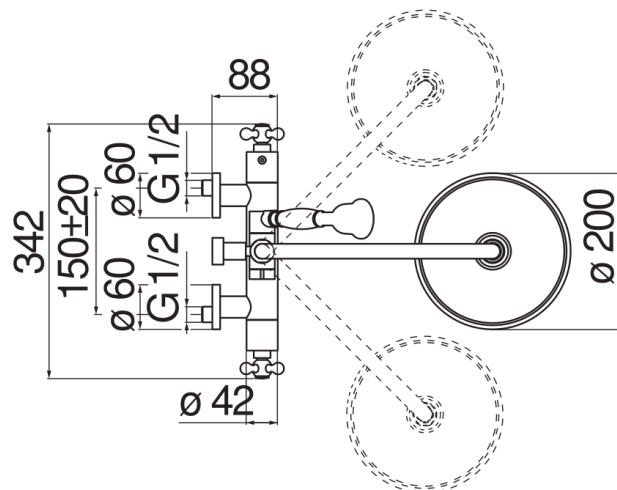

#### SPECIFICATIONS

External thermostatic mixer with telescopic rail  
Chrome  
38° C safety cut-out  
Non-return valves  
Swivel shower head ø 200 mm  
Sliding swivel hand shower support  
Single jet hand shower and 150 cm hose  
Packaging: 117 x 42 x 8,5 cm / 0,04177 m<sup>3</sup> / 8,48 kg

#### CERTIFICATIONS

FLOW RATE DIAGRAM: HOT/COLD WATER

FLOW RATE DIAGRAM: MIXED WATER