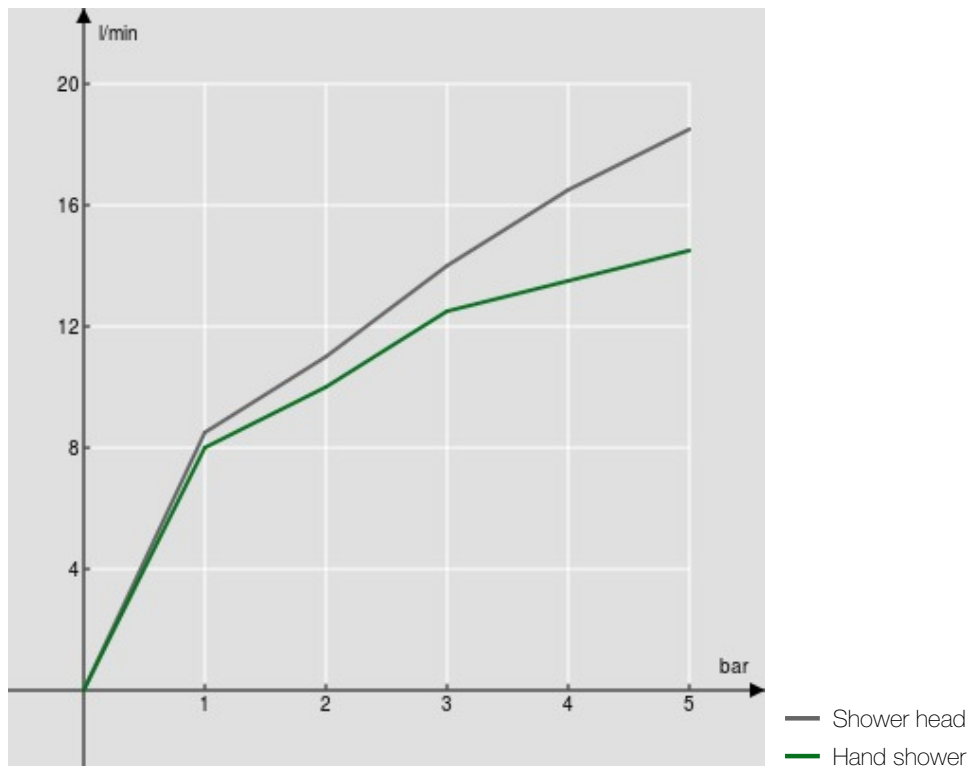

#### SPECIFICATIONS

External thermostatic mixer with telescopic rail  
Chrome  
38° C safety cut-out  
Non-return valves  
Swivel shower head ø 200 mm  
Sliding swivel hand shower support  
Single jet hand shower and 150 cm hose  
Packaging: 117 x 42 x 8,5 cm / 0,04177 m<sup>3</sup> / 8,48 kg

#### CERTIFICATIONS

FLOW RATE DIAGRAM: HOT/COLD WATER

FLOW RATE DIAGRAM: MIXED WATER