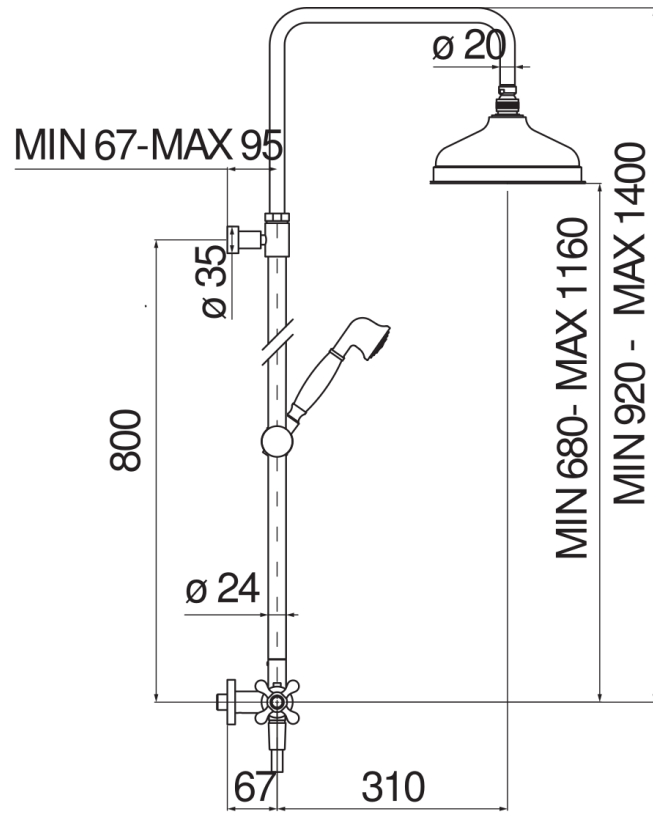

#### SPECIFICATIONS

External thermostatic mixer with telescopic rail  
Chrome  
38° C safety cut-out  
Non-return valves  
Swivel shower head ø 200 mm  
Sliding swivel hand shower support  
Single jet hand shower and 150 cm hose  
Packaging: 117 x 42 x 8,5 cm / 0,04177 m<sup>3</sup> / 8,48 kg

#### CERTIFICATIONS

FLOW RATE DIAGRAM: HOT/COLD WATER

FLOW RATE DIAGRAM: MIXED WATER